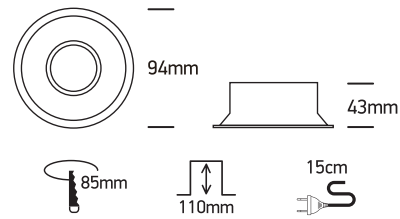

INSTALLATION MANUAL

11105TG

100-240V | MR16 | GU10 | 50W | IP20 | Die cast | Adjustable

one
LIGHT

Warnings:

1. Make sure that the product is installed properly before connecting to electricity.
2. Do not cover the fitting.
3. Maintenance and installation should only be carried out by a professional electrician.