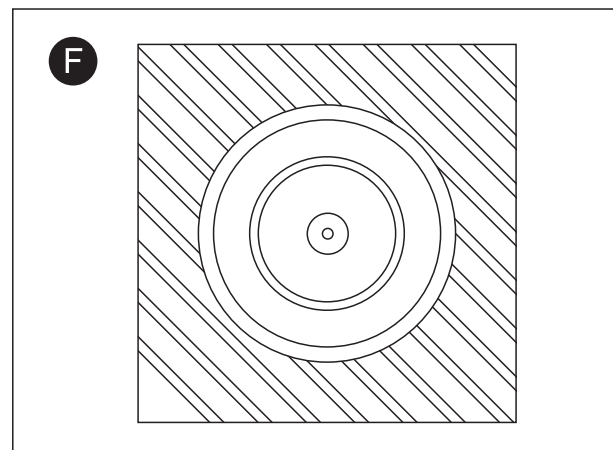

INSTALLATION MANUAL

11105TG

100-240V | MR16 | GU10 | 50W | IP20 | Die cast | Adjustable

one
LIGHT

Warnings:

1. Make sure that the product is installed properly before connecting to electricity.
2. Do not cover the fitting.
3. Maintenance and installation should only be carried out by a professional electrician.