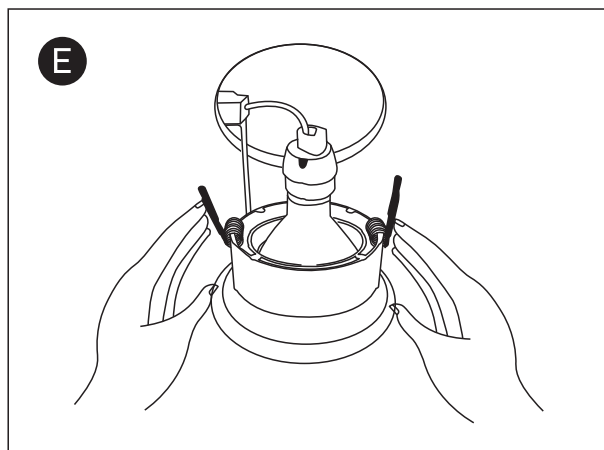

INSTALLATION MANUAL

11105TG

100-240V | MR16 | GU10 | 50W | IP20 | Die cast | Adjustable

one
LIGHT

Warnings:

1. Make sure that the product is installed properly before connecting to electricity.
2. Do not cover the fitting.
3. Maintenance and installation should only be carried out by a professional electrician.