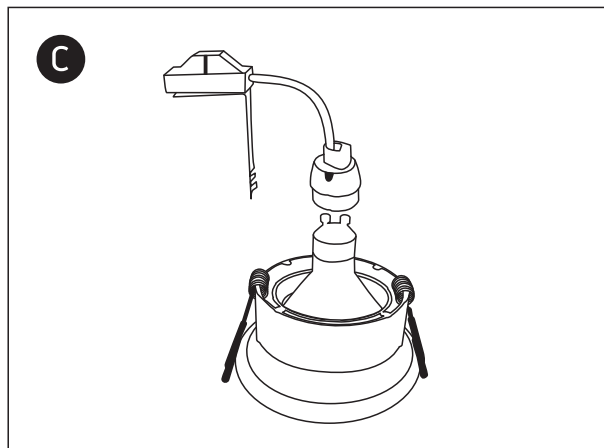

INSTALLATION MANUAL

11105TG

100-240V | MR16 | GU10 | 50W | IP20 | Die cast | Adjustable

one
LIGHT

Warnings:

1. Make sure that the product is installed properly before connecting to electricity.
2. Do not cover the fitting.
3. Maintenance and installation should only be carried out by a professional electrician.