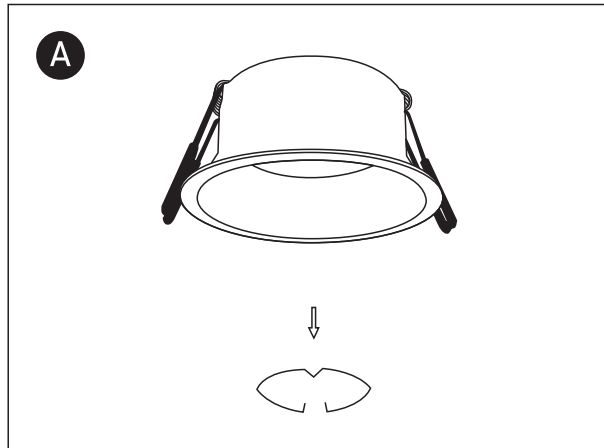

INSTALLATION MANUAL

11105TG

100-240V | MR16 | GU10 | 50W | IP20 | Die cast | Adjustable

one
LIGHT

Warnings:

1. Make sure that the product is installed properly before connecting to electricity.
2. Do not cover the fitting.
3. Maintenance and installation should only be carried out by a professional electrician.