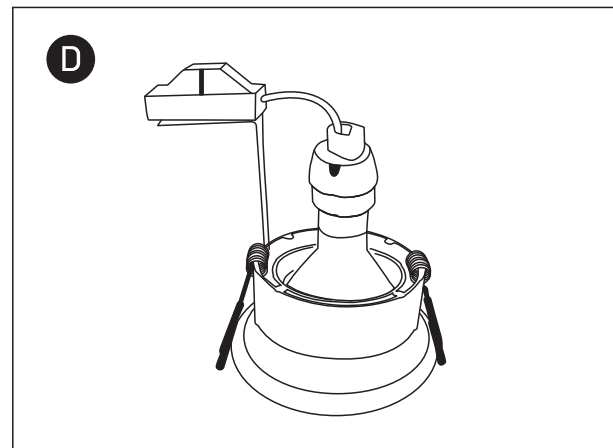

INSTALLATION MANUAL

11105TG

100-240V | MR16 | GU10 | 50W | IP20 | Die cast | Adjustable

one
LIGHT

Warnings:

1. Make sure that the product is installed properly before connecting to electricity.
2. Do not cover the fitting.
3. Maintenance and installation should only be carried out by a professional electrician.