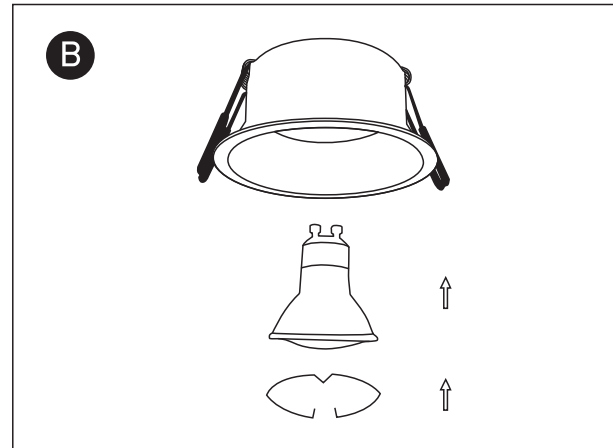

INSTALLATION MANUAL

11105TG

100-240V | MR16 | GU10 | 50W | IP20 | Die cast | Adjustable

one
LIGHT

Warnings:

1. Make sure that the product is installed properly before connecting to electricity.
2. Do not cover the fitting.
3. Maintenance and installation should only be carried out by a professional electrician.