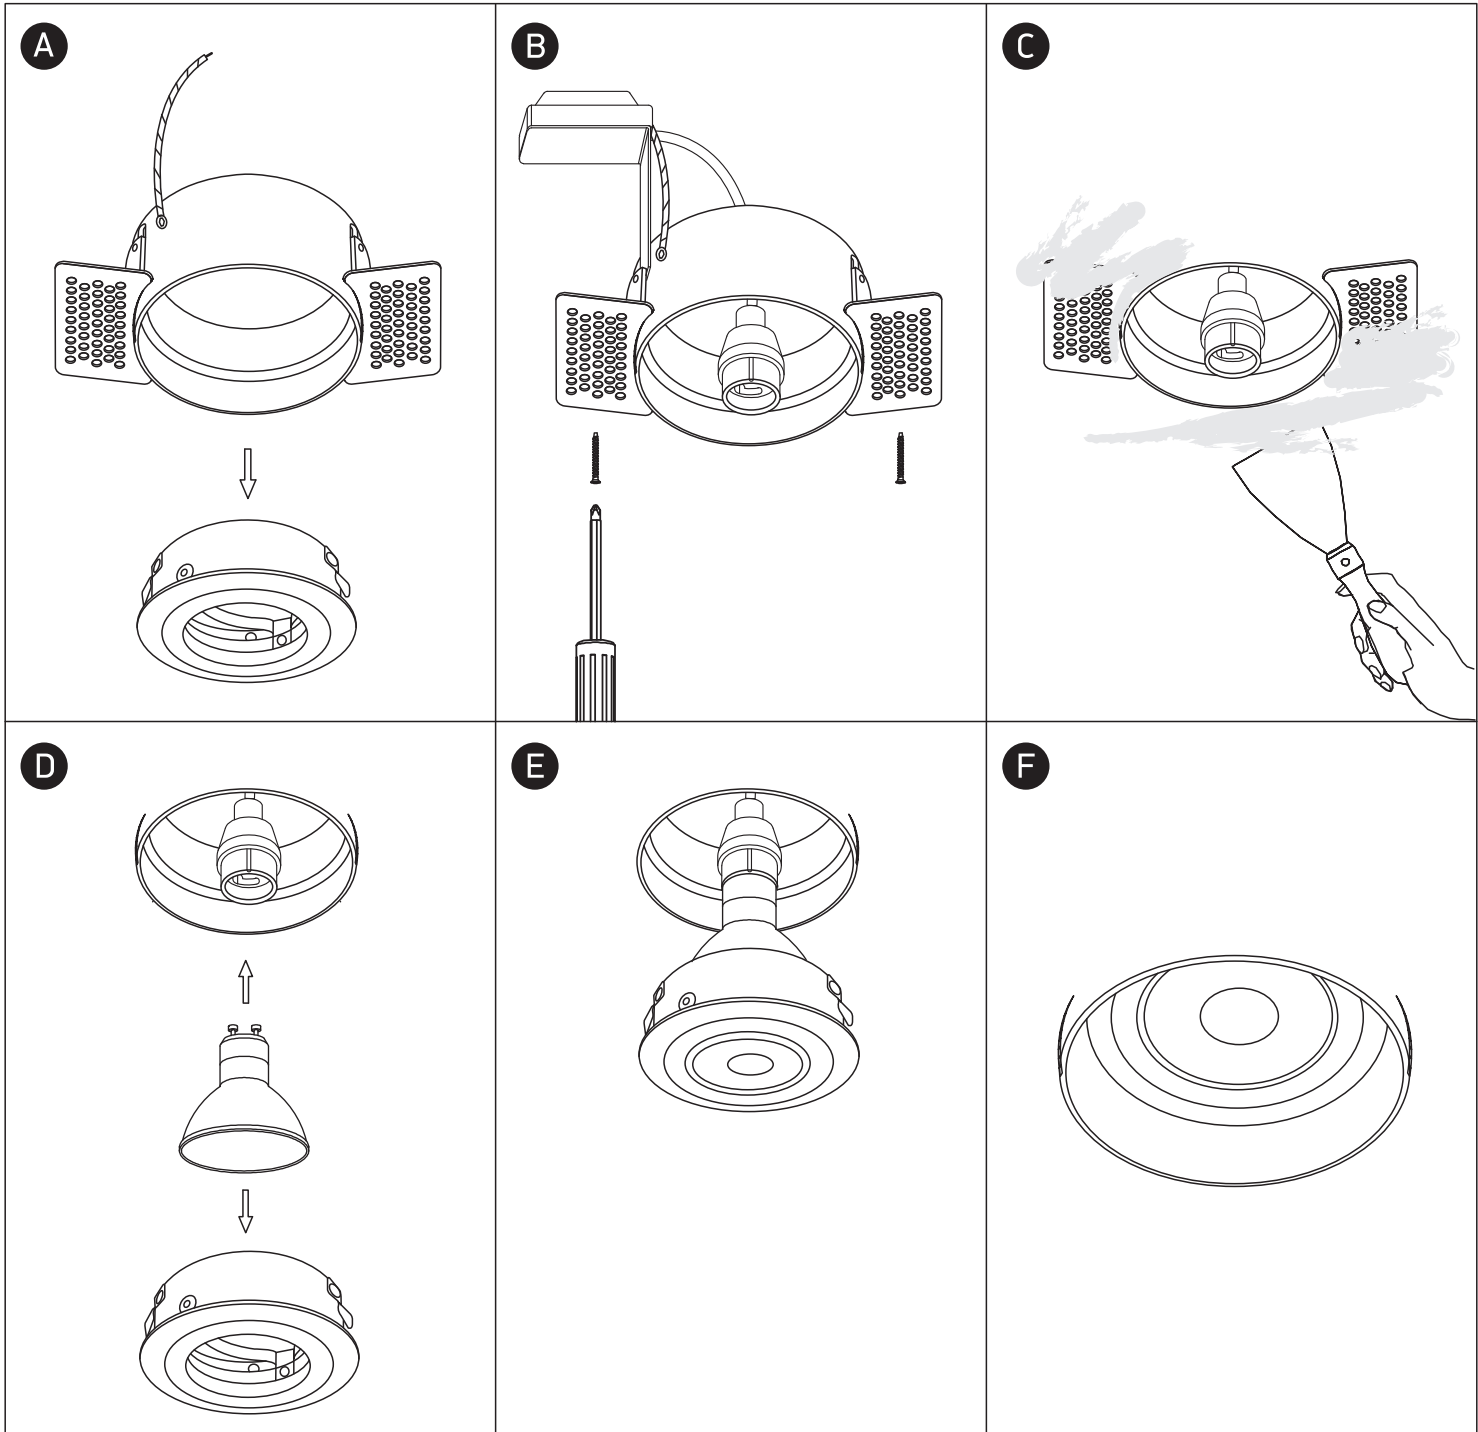

INSTALLATION MANUAL

11105TR

DARK LIGHT
ADJUSTABLE

100-240V | MR16 | GU10 | 10W | IP20 | Trimless | Die cast | Adjustable

Warnings:

1. Make sure that the product is installed properly before connecting to electricity.
2. Do not cover the fitting.
3. Maintenance and installation should only be carried out by a professional electrician.