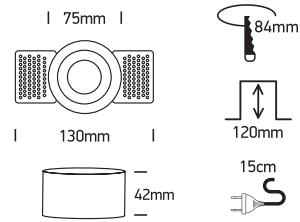

INSTALLATION MANUAL

11105TR

DARK LIGHT
ADJUSTABLE

100-240V | MR16 | GU10 | 10W | IP20 | Trimless | Die cast | Adjustable

Warnings:

1. Make sure that the product is installed properly before connecting to electricity.
2. Do not cover the fitting.
3. Maintenance and installation should only be carried out by a professional electrician.