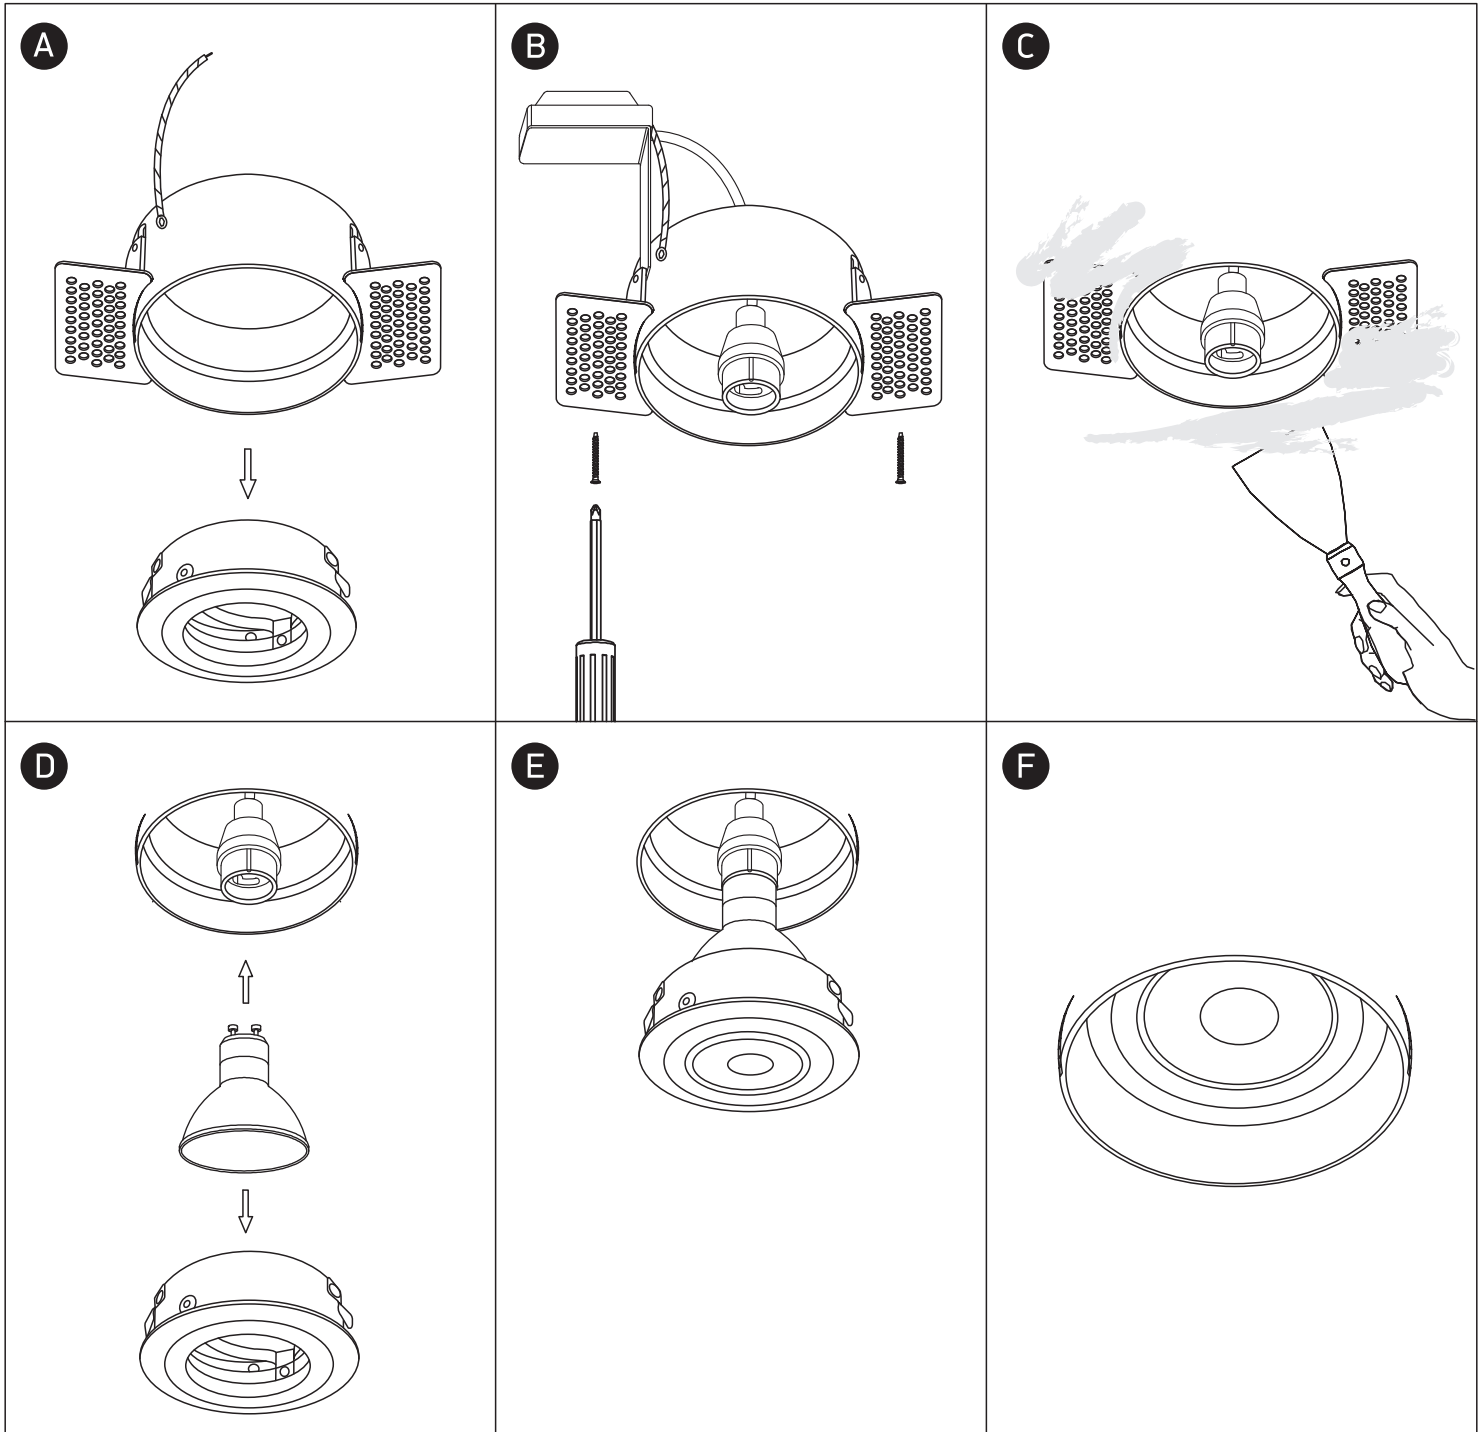

INSTALLATION MANUAL

11105TR

100-240V | MR16 | GU10 | 10W | IP20 | Trimless | Die cast | Adjustable

Warnings:

1. Make sure that the product is installed properly before connecting to electricity.
2. Do not cover the fitting.
3. Maintenance and installation should only be carried out by a professional electrician.