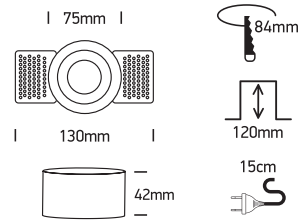

INSTALLATION MANUAL

11105TR

100-240V | MR16 | GU10 | 10W | IP20 | Trimless | Die cast | Adjustable

Warnings:

1. Make sure that the product is installed properly before connecting to electricity.
2. Do not cover the fitting.
3. Maintenance and installation should only be carried out by a professional electrician.