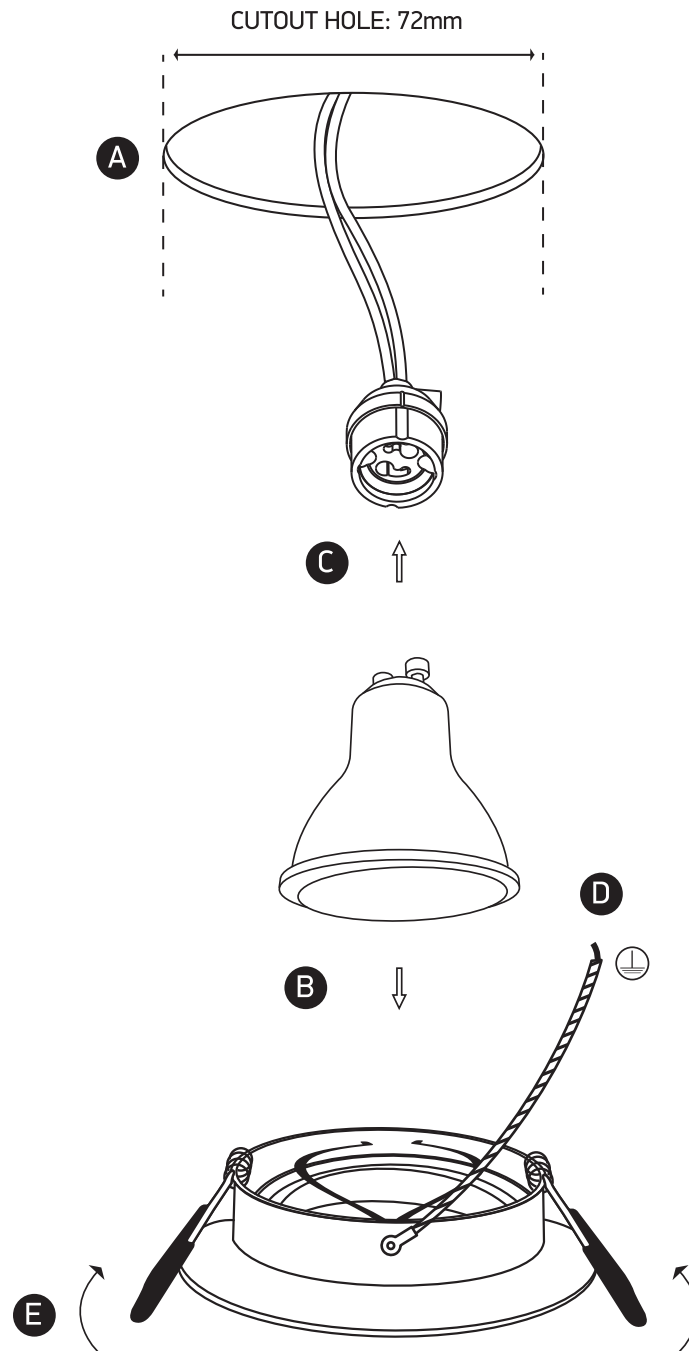

## 11105U

100-240V | MR16 | GU10 | 10W | IP20 | Aluminium | Adjustable