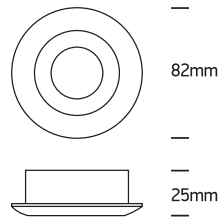

## 11105U

100-240V | MR16 | GU10 | 10W | IP20 | Aluminium | Adjustable