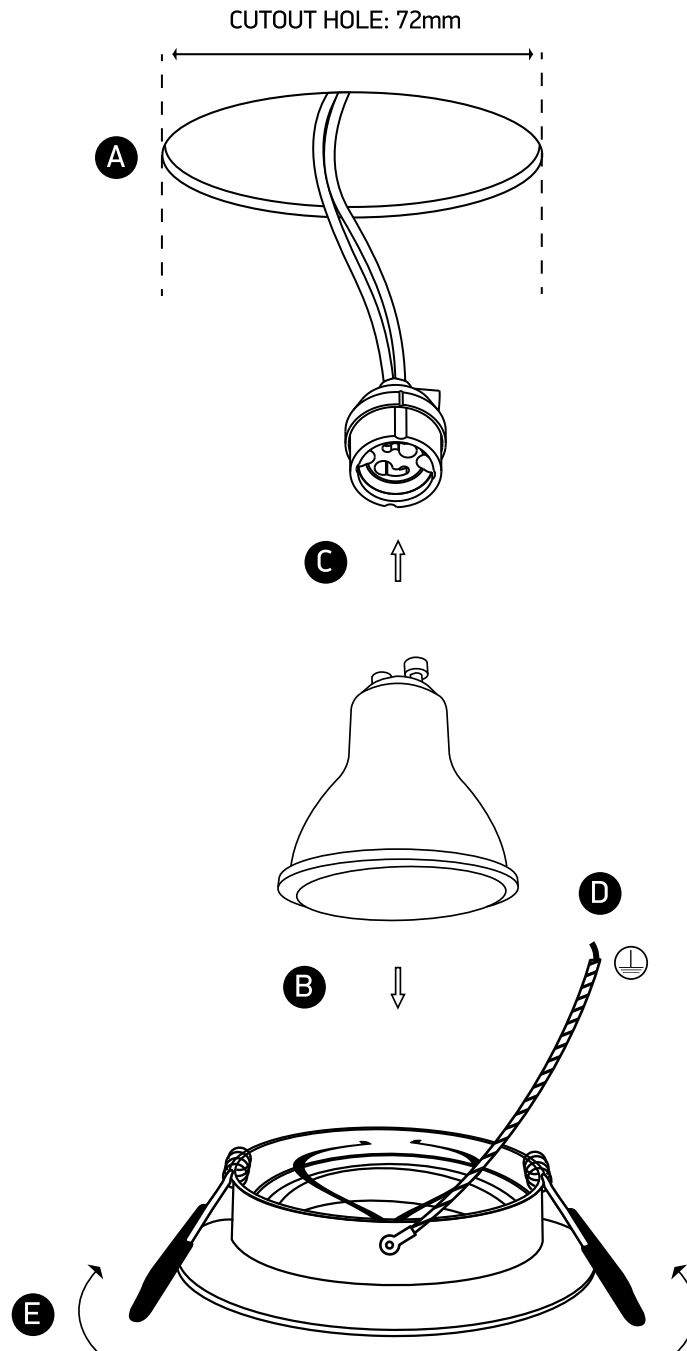

## 11105UA

100-240V | MR16 | GU10 | 10W | IP20 | Aluminium | Adjustable