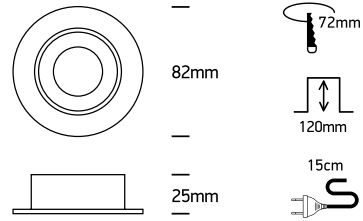

## 11105UA

100-240V | MR16 | GU10 | 10W | IP20 | Aluminium | Adjustable