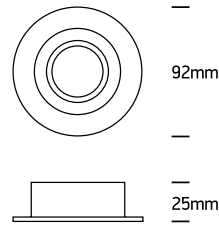

INSTALLATION MANUAL

11105UB

100-240V | MR16 | GU10 | 10W | IP20 | Aluminium | Adjustable

Warnings:

1. Make sure that the product is installed properly before connecting to electricity.
2. Do not cover the fitting.
3. Maintenance and installation should only be carried out by a professional electrician.