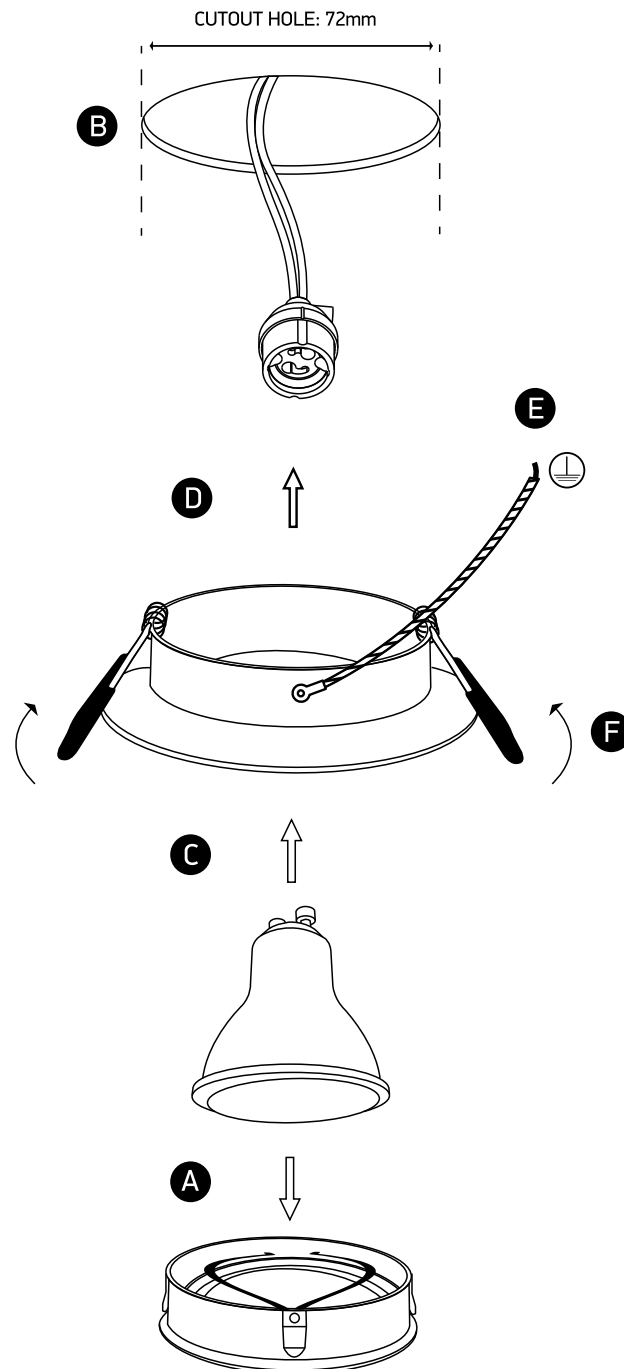

INSTALLATION MANUAL

11105UB

100-240V | MR16 | GU10 | 10W | IP20 | Aluminium | Adjustable

Warnings:

1. Make sure that the product is installed properly before connecting to electricity.
2. Do not cover the fitting.
3. Maintenance and installation should only be carried out by a professional electrician.