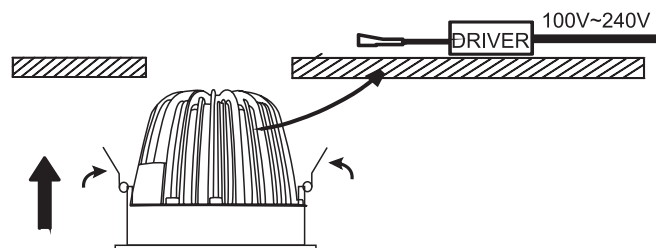

INSTALLATION MANUAL

11106A

ecolight					

A

CUTOUT HOLE 80mm

B

C

Warnings: