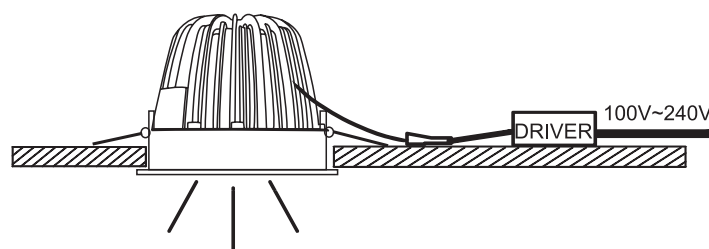

INSTALLATION MANUAL

11106A

ecolight					

A

CUTOUT HOLE 80mm

B

C

Warnings: