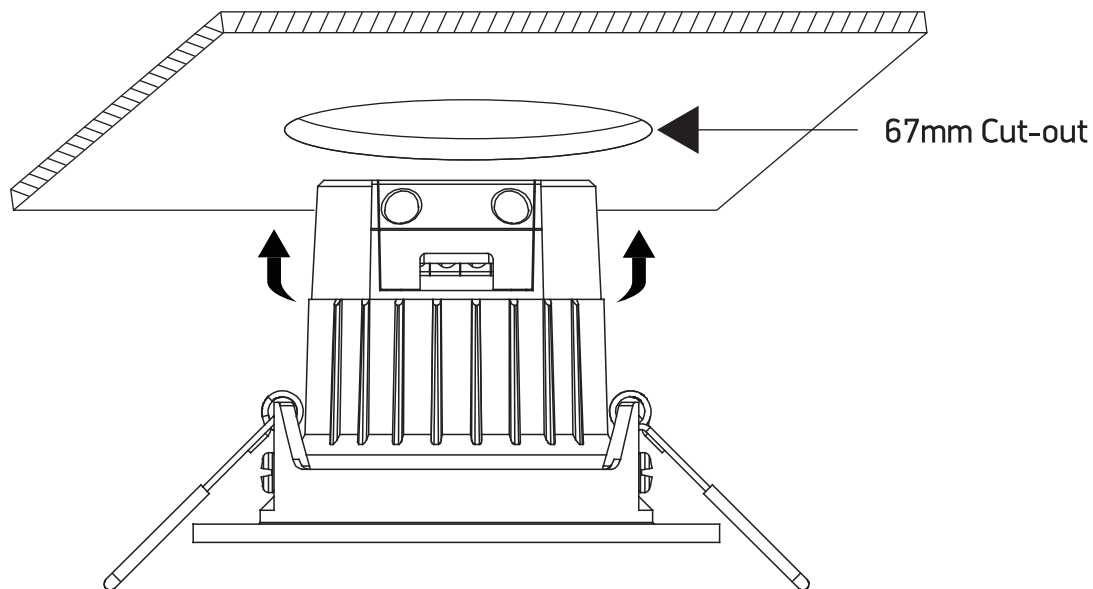

INSTALLATION MANUAL

11106KD

ecolight

230V | 6,3W | IP20 | Plastic | Adjustable

Complete with LED dimmable driver
Includes white/grey/black rings

PRODUCT DESCRIPTION

LED ceiling light integrates compact housing design and outstanding optical performance. It has COB as light source, high power efficiency, up to 90% energy saving compared to traditional Halogen lamp. No UV and Cool Beam (no IR). Complies with CE and RoHS standard.

Warnings:

1. Indoor use only, not for use in damp areas.
2. Operating temperature is $-20^{\circ}\text{C} \sim +40^{\circ}\text{C}$.
3. Make sure power is OFF before installation, replacement or cleaning.
4. Do NOT disassemble the LED fitting.
5. Keep far from paper or other flammable material.
6. Do NOT touch the fitting while operating, it can get hot. Wait some minutes after turning it OFF before touching it.
7. Avoid looking directly into the lamp.
8. LED light source is irreplaceable.