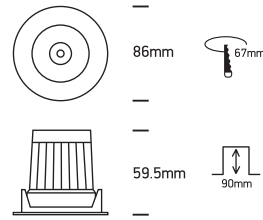

INSTALLATION MANUAL

11106KD

ecolight

230V | 6,3W | IP20 | Plastic | Adjustable

Complete with LED dimmable driver
Includes white/grey/black rings

PRODUCT DESCRIPTION

LED ceiling light integrates compact housing design and outstanding optical performance. It has COB as light source, high power efficiency, up to 90% energy saving compared to traditional Halogen lamp. No UV and Cool Beam (no IR). Complies with CE and RoHS standard.