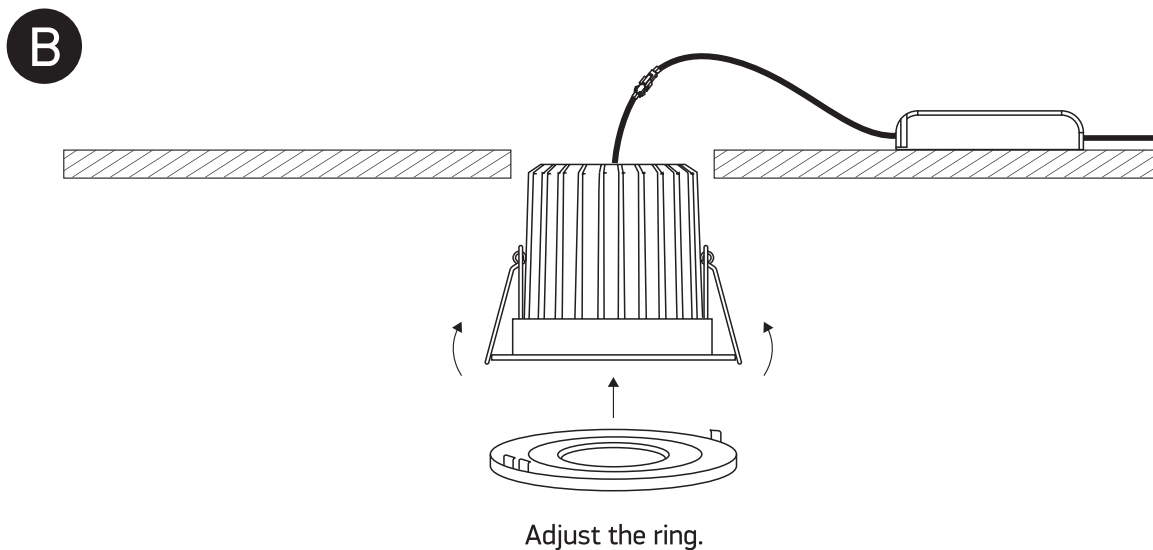

## 11106PF

<b>ecolight</b>   III                     CE   RoHS	350mA   6W   IP20   Fire rated   Die cast   Requires 350mA driver.   <b>80 CRI</b>	89mm 70mm Dimensions are complete with the ring.

CUTOUT HOLE: 75mm