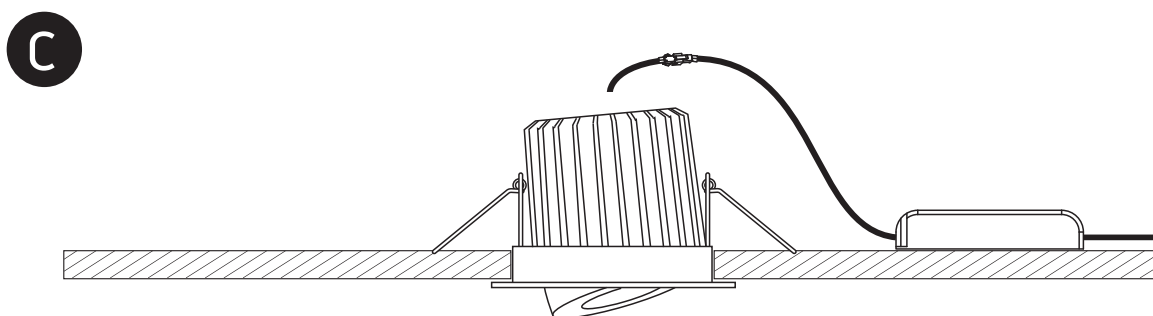

## 11106PF

<b>ecolight</b>   III                     CE   RoHS	350mA   6W   IP20   Fire rated   Die cast   Requires 350mA driver.   <b>80 CRI</b>	89mm 70mm Dimensions are complete with the ring.

CUTOUT HOLE: 75mm