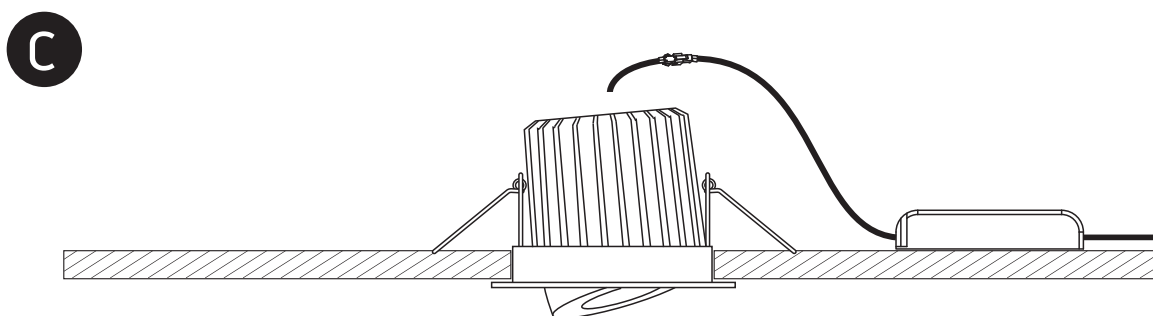

INSTALLATION MANUAL

11106PF

ecolight       	    	 89mm  70mm <small>Dimensions are complete with the ring.</small>

CUTOUT HOLE: 75mm

Warnings:

1. Make sure that the product is installed properly before connecting to electricity.
2. Do not cover the fitting.
3. Maintenance and installation should only be carried out by a professional electrician.