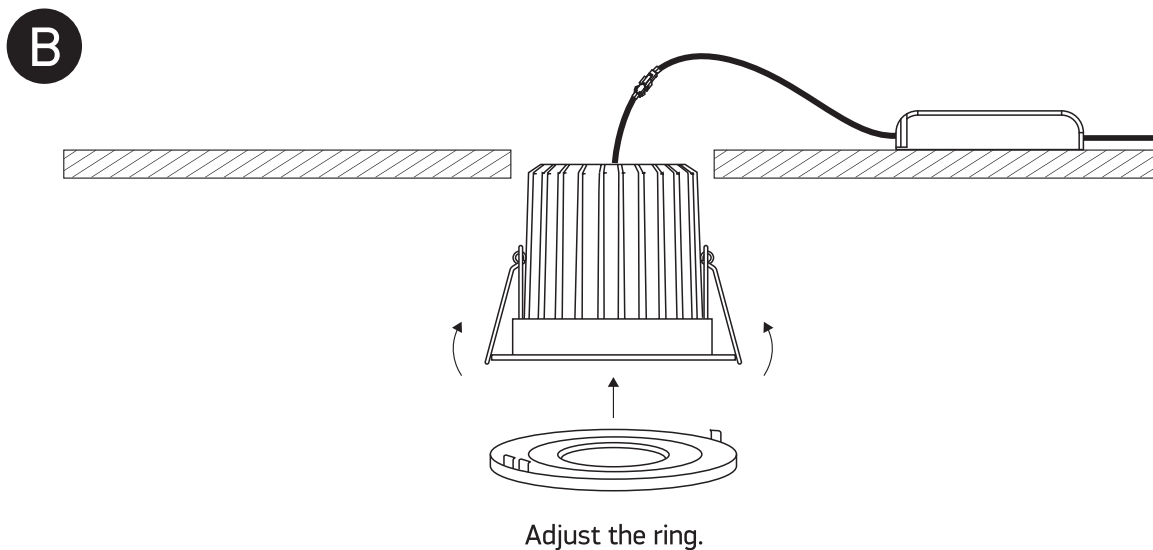

INSTALLATION MANUAL

11106PF

ecolight       	    	 89mm  70mm <small>Dimensions are complete with the ring.</small>

CUTOUT HOLE: 75mm

Warnings:

1. Make sure that the product is installed properly before connecting to electricity.
2. Do not cover the fitting.
3. Maintenance and installation should only be carried out by a professional electrician.