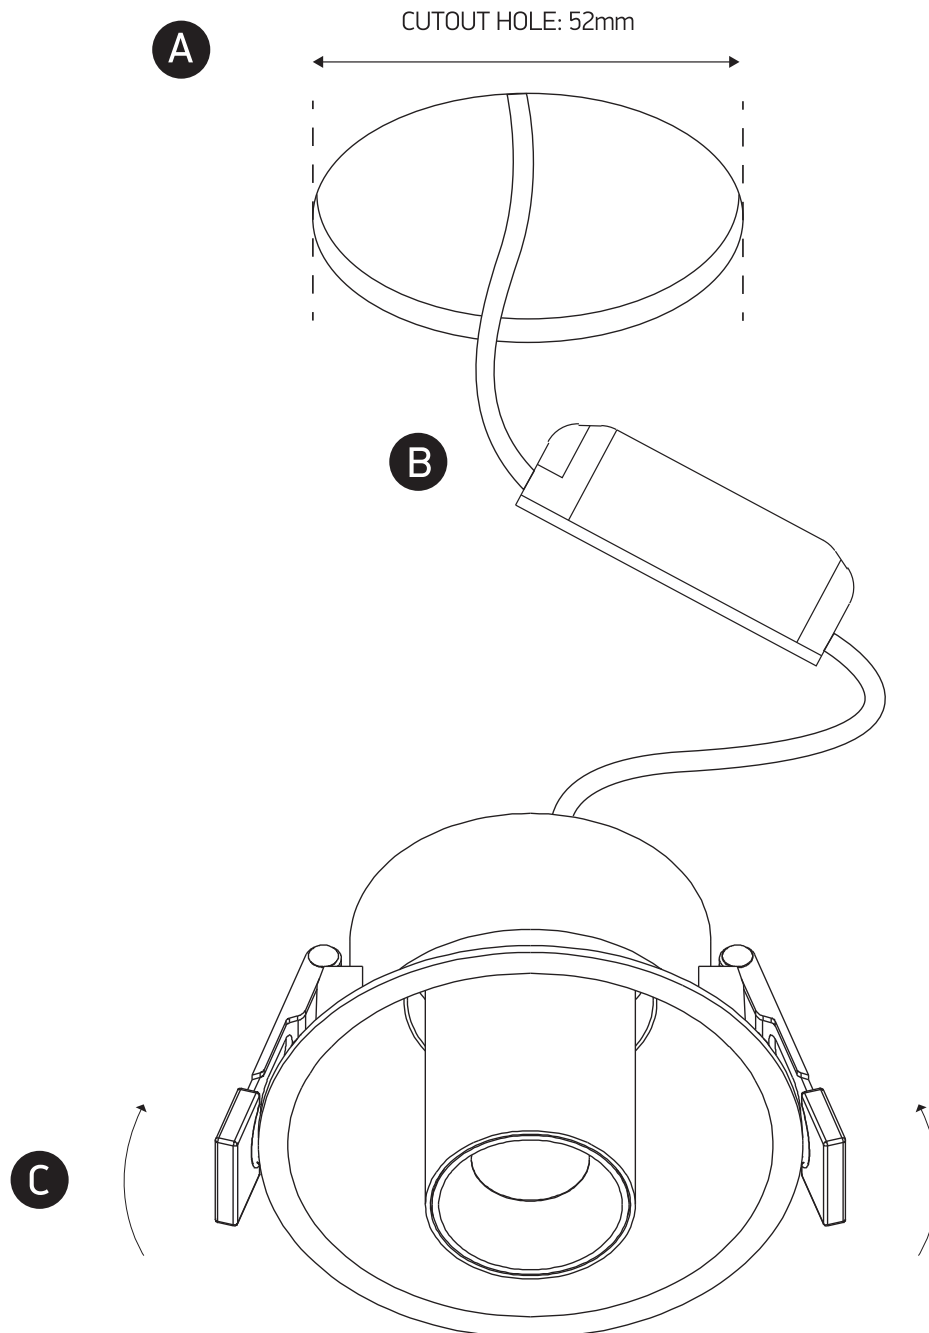

INSTALLATION MANUAL

11106T

LED BUILT IN    DARK LIGHT  ADJUSTABLE

90 CRI

CE EAC UK CA RoHS COMPLIANT    EMARABLE

230V | COB LED | 6W | IP20 | Aluminium
Complete with 135mA driver.

52mm 

70mm 

230V 

59mm  55mm 
26mm 

one
LIGHT

Warnings:

1. Make sure that the product is installed properly before connecting to electricity.
2. Do not cover the fitting.
3. Maintenance and installation should only be carried out by a professional electrician.