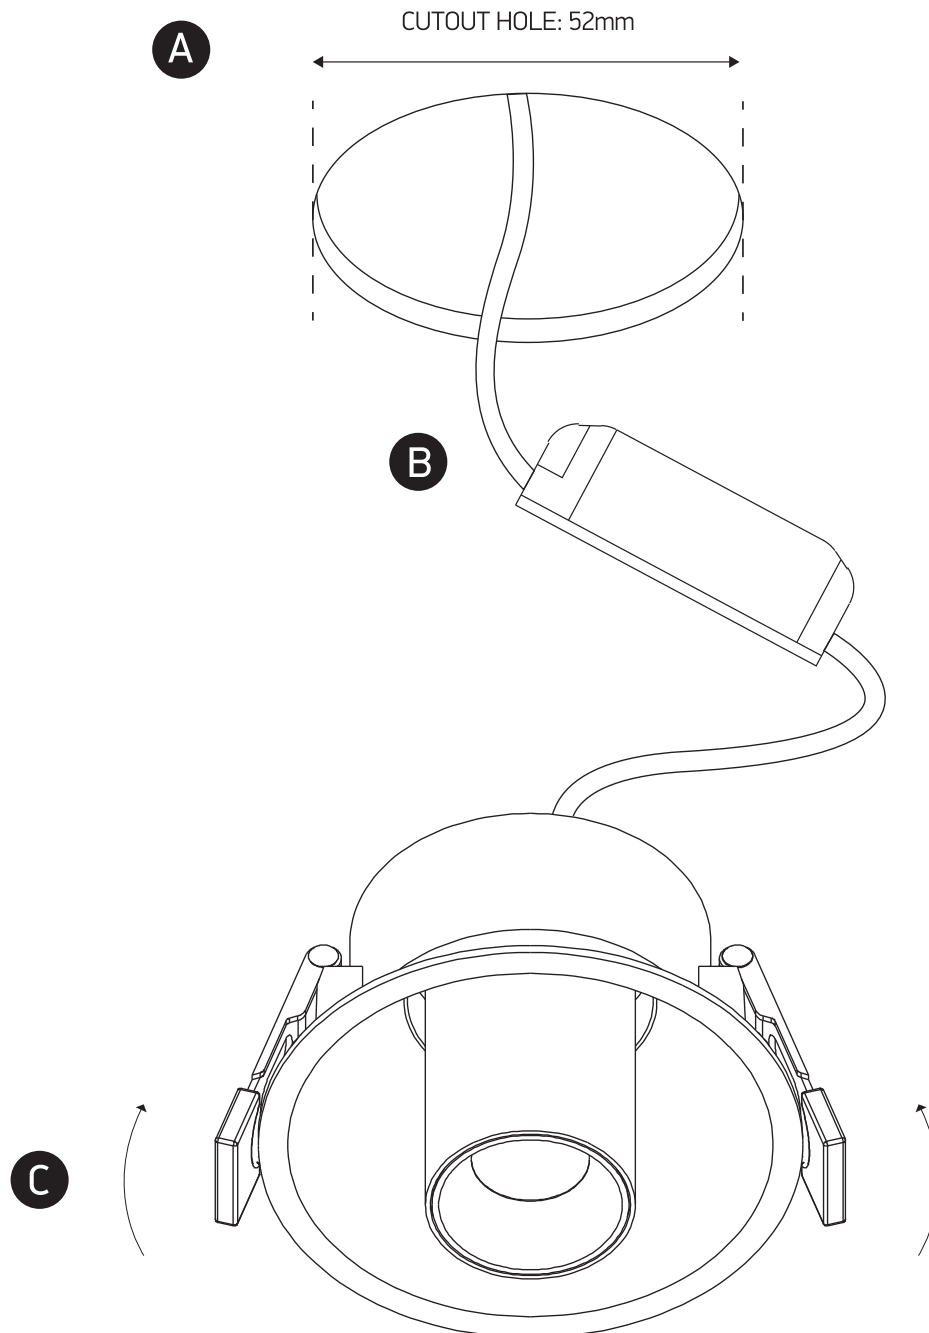

INSTALLATION MANUAL

11106T

LED BUILT IN    DARK LIGHT  ADJUSTABLE

90 CRI

CE ENEC UK CA RoHS COMPLIANT    EMARABLE

230V | COB LED | 6W | IP20 | Aluminium
Complete with 135mA driver.

52mm 

70mm 

230V 

59mm 
55mm 
26mm 

one
LIGHT

Warnings:

1. Make sure that the product is installed properly before connecting to electricity.
2. Do not cover the fitting.
3. Maintenance and installation should only be carried out by a professional electrician.