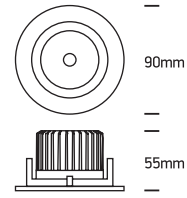

## 11107B

**ecodownlight**

230V | COB LED | 7W | IP20 | Die cast | Adjustable  
Complete with 300mA driver.

80 CRI

**one**  
LIGHT