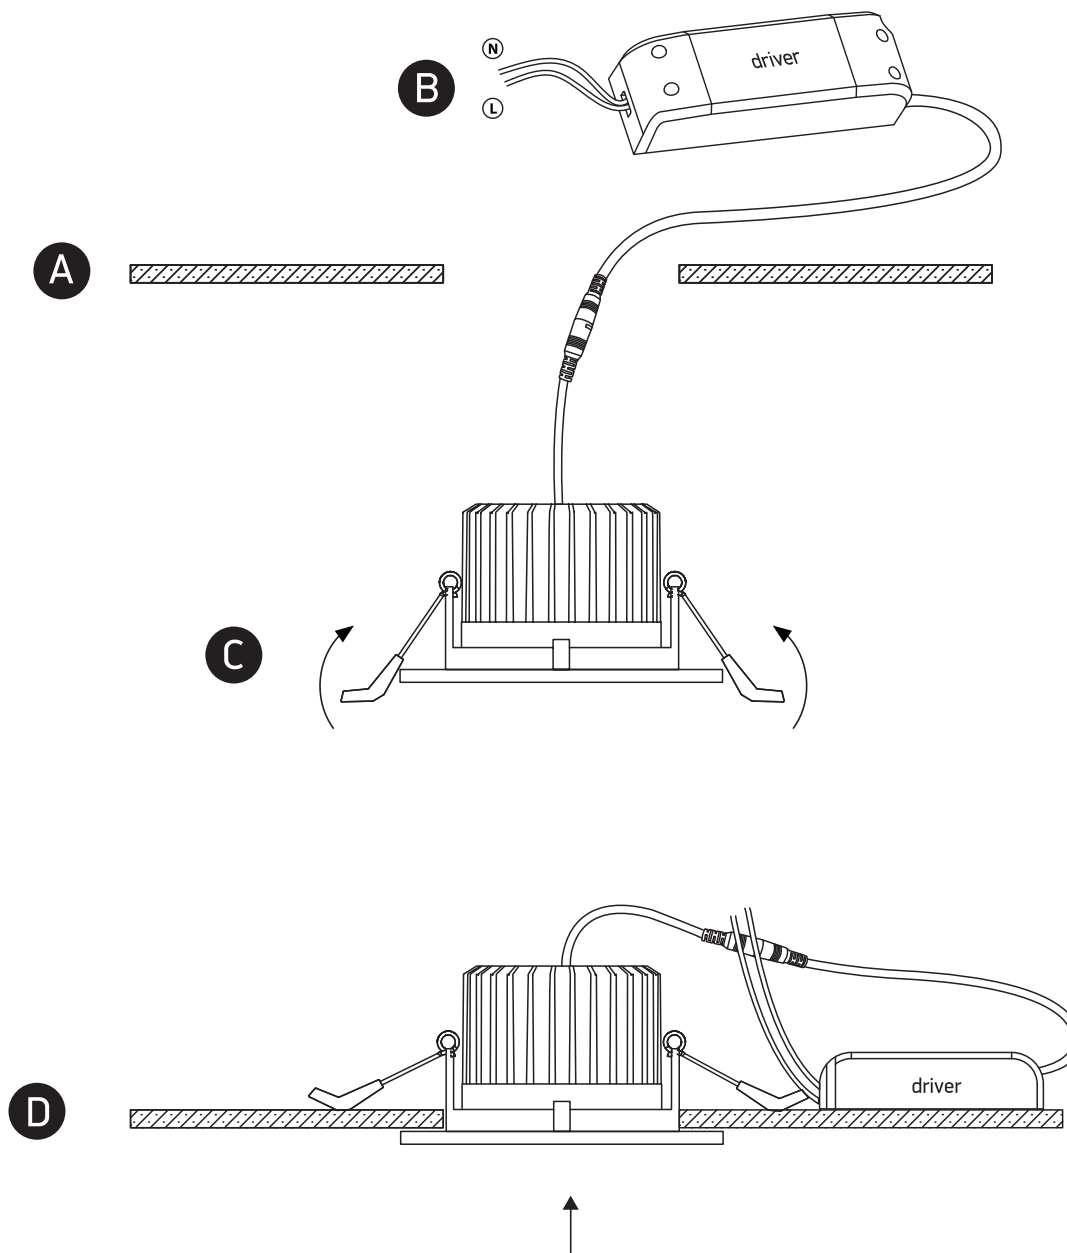

## 11107B

**ecodownlight**

230V | COB LED | 7W | IP20 | Die cast | Adjustable  
Complete with 300mA driver.

80 CRI

**one**  
LIGHT

### Warnings:

1. Make sure that the product is installed properly before connecting to electricity.
2. Do not cover the fitting.
3. Maintenance and installation should only be carried out by a professional electrician.