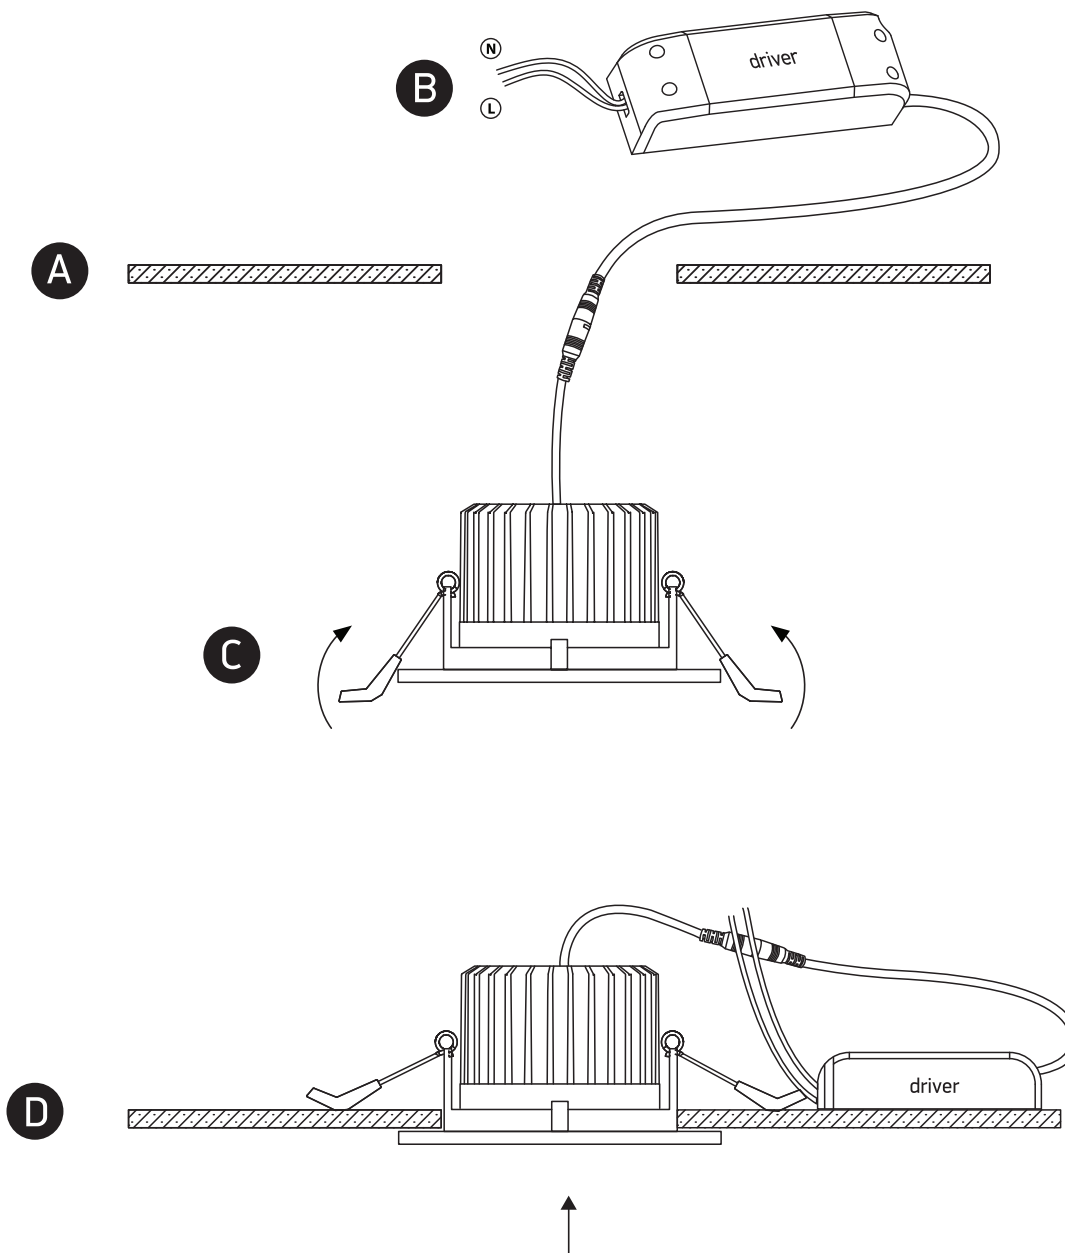

INSTALLATION MANUAL

11107B

ecodownlight

230V | COB LED | 7W | IP20 | Die cast | Adjustable
Complete with 300mA driver.

one
LIGHT

Warnings:

1. Make sure that the product is installed properly before connecting to electricity.
2. Do not cover the fitting.
3. Maintenance and installation should only be carried out by a professional electrician.