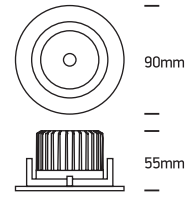

INSTALLATION MANUAL

11107B

ecodownlight

230V | COB LED | 7W | IP20 | Die cast | Adjustable
Complete with 300mA driver.

one
LIGHT

Warnings:

1. Make sure that the product is installed properly before connecting to electricity.
2. Do not cover the fitting.
3. Maintenance and installation should only be carried out by a professional electrician.