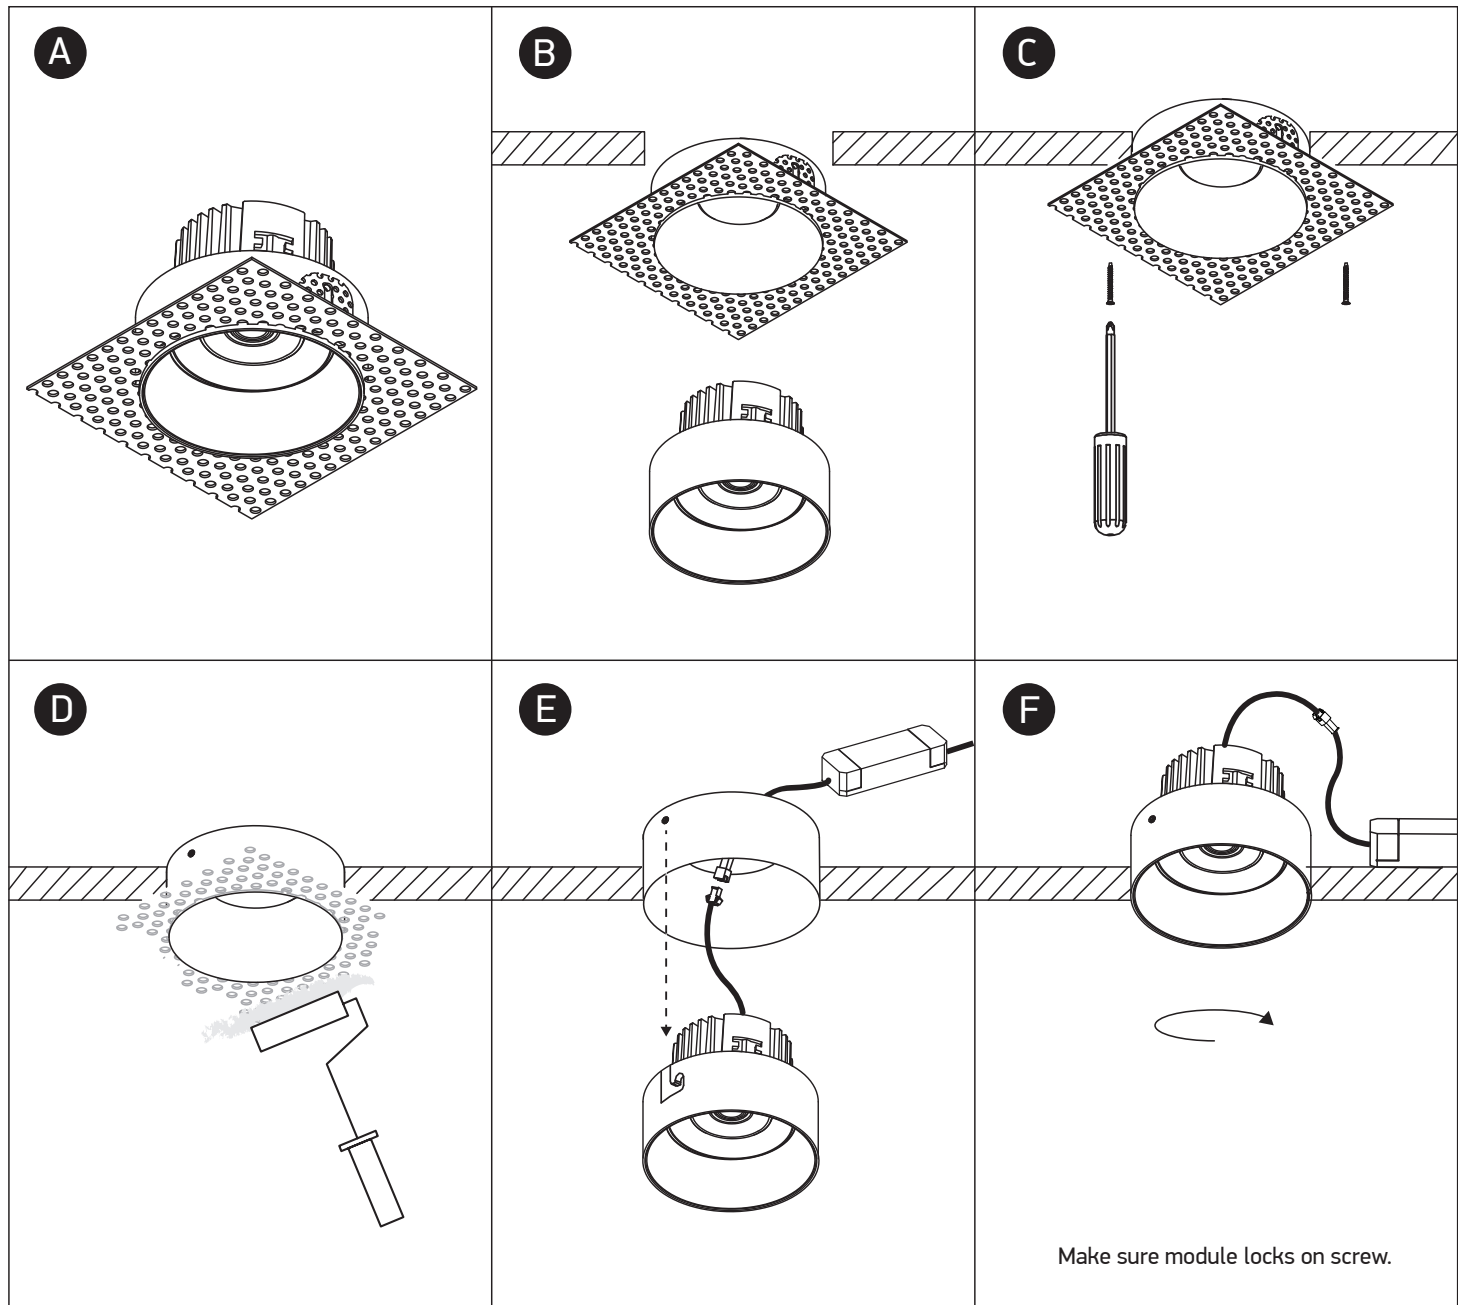

INSTALLATION MANUAL

11107BT

ecolight

90
CRI

700mA | COB LED | 6,5W | IP54 | Trimless | Die cast | Adjustable

Requires 700mA driver.

one
LIGHT

Warnings:

1. Make sure that the product is installed properly before connecting to electricity.
2. Do not cover the fitting.
3. Maintenance and installation should only be carried out by a professional electrician.