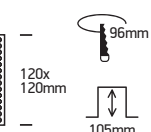

INSTALLATION MANUAL

11107BT

ecolight

90
CRI

700mA | COB LED | 6,5W | IP54 | Trimless | Die cast | Adjustable

Requires 700mA driver.

one
LIGHT

Warnings: