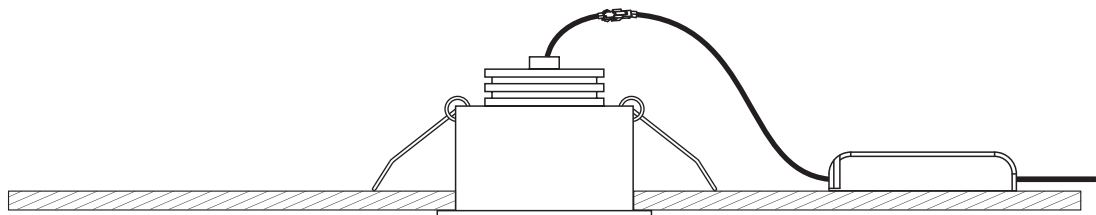

60mm

one
LIGHT

A

CUTOUT HOLE: 70mm

B

C

Warnings:

1. Make sure that the product is installed properly before connecting to electricity.
2. Do not cover the fitting.
3. Maintenance and installation should only be carried out by a professional electrician.