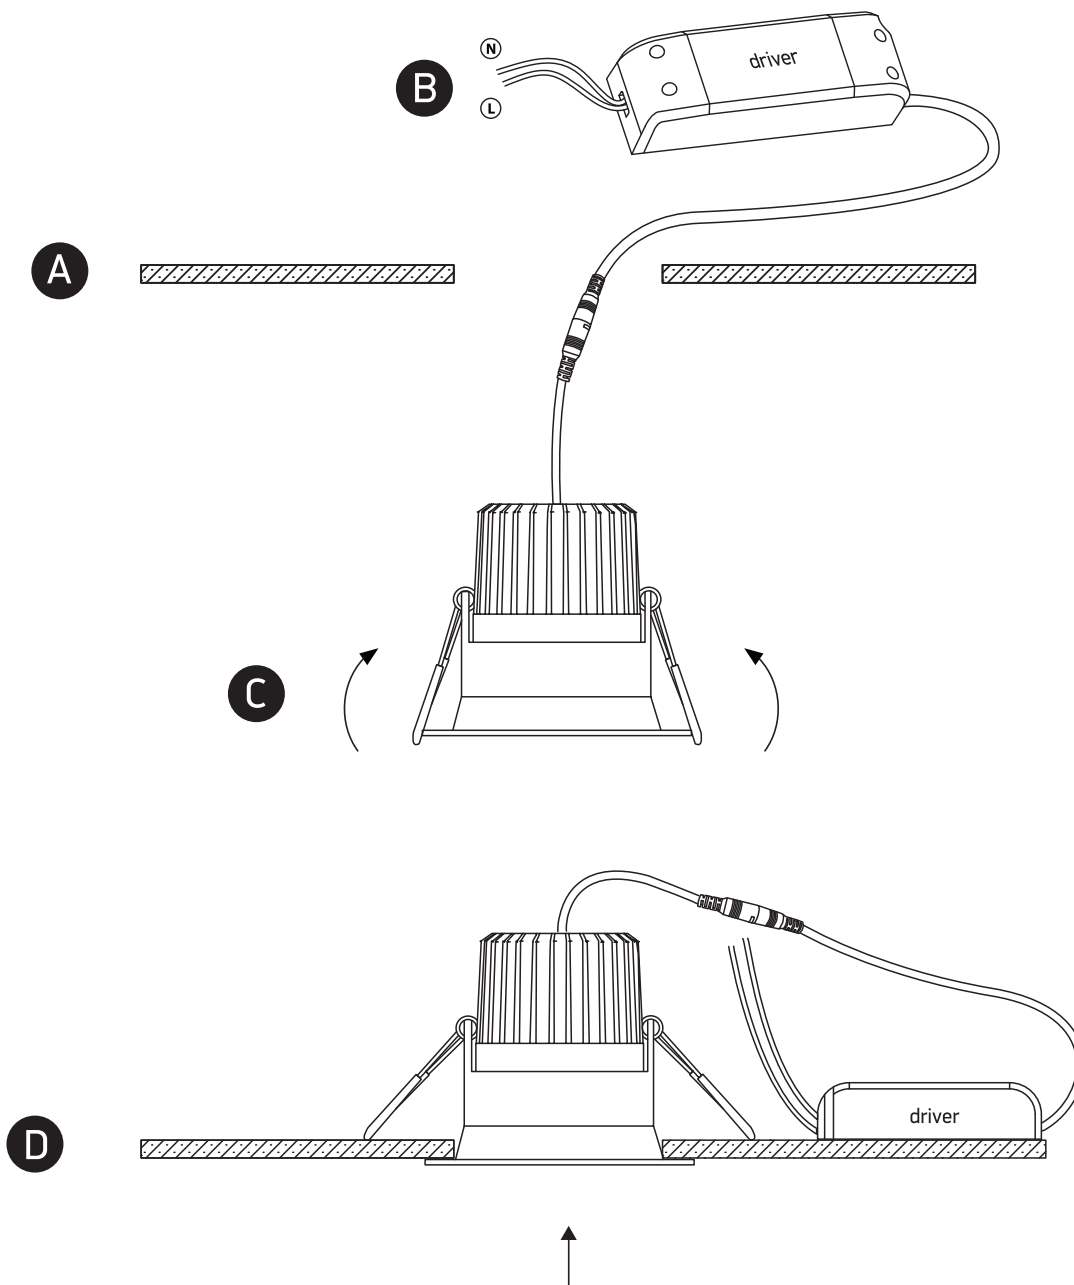

## 11107FD

**ecolight**

DARK  
LIGHT  
ADJUSTABLE

80  
CRI

230V | COB LED | 7W | IP20 | Die cast | Adjustable  
Complete with 300mA driver.

**one**  
LIGHT

### Warnings:

1. Make sure that the product is installed properly before connecting to electricity.
2. Do not cover the fitting.
3. Maintenance and installation should only be carried out by a professional electrician.