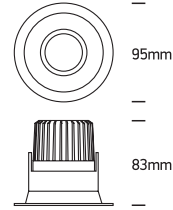

## 11107FD

**ecolight**

DARK  
LIGHT  
ADJUSTABLE

80  
CRI

230V | COB LED | 7W | IP20 | Die cast | Adjustable  
Complete with 300mA driver.

**one**  
LIGHT