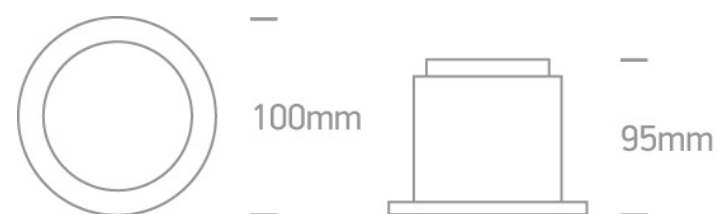

06 Downlights Fixed LED>Dark Light Downlights Aluminium

10105E/AL/C

5W LED Dark Light recessed spot IP40.

Requires 500mA driver.

Complies with standard EN60598-1 and any other specific standards.

Downloads

Dimensions

Gallery

Physical Specification

Item Group

06 Downlights Fixed LED

Family

Dark Light Downlights Aluminium

Order Code

10105E/AL/C

Colour

Aluminium

Material

Natural Aluminium

Shape

Circular

Height

Illumination Data

Colour Temperature	4000K
Lumen Output	375lm
Light Efficiency	75lm/W
CRI	80
Illumination Diagram	
Dark Light	Yes

Packing Info

Box Length	11cm
Box Width	11cm
Box Height	11cm
Box Weight	0,45kg
Pcs/Carton	20
Barcode	5291889032878
HS Code	9405409900