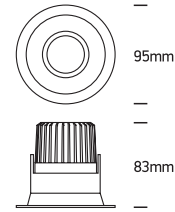

INSTALLATION MANUAL

11107FD

ecolight

DARK
LIGHT

ADJUSTABLE

80
CRI

230V | COB LED | 7W | IP20 | Die cast | Adjustable
Complete with 300mA driver.

one
LIGHT