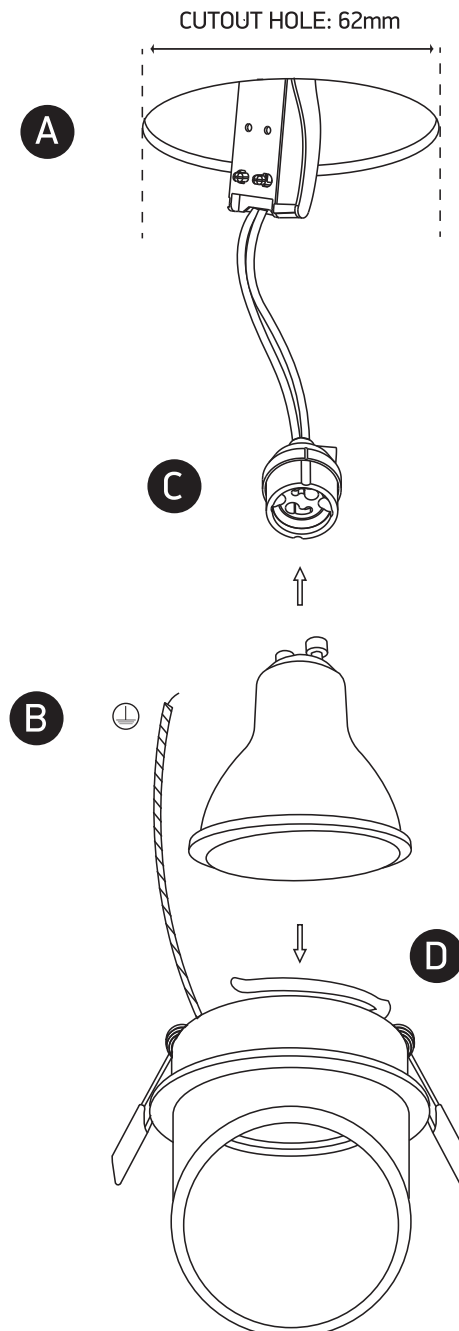

INSTALLATION MANUAL

10105E1

68mm

62mm

65mm

100mm

15cm

100-240V | MR16 | GU10 | 10W | IP20 | Aluminium