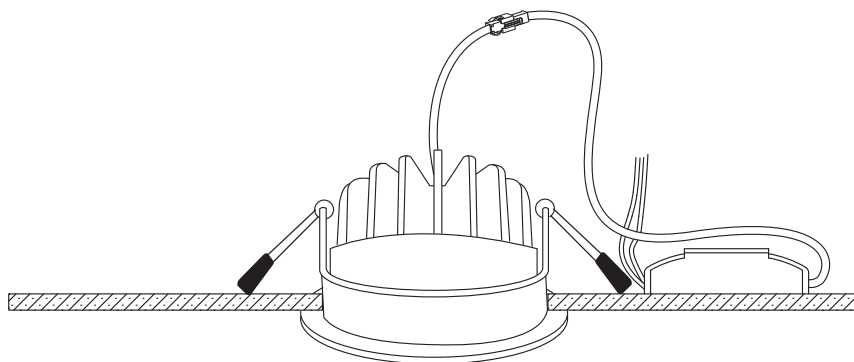

## 11107P

**ecolight**

90  
CRI

700mA | COB LED | 6,5W | IP54 | Die cast | Adjustable  
Requires 700mA driver.

**one**  
LIGHT