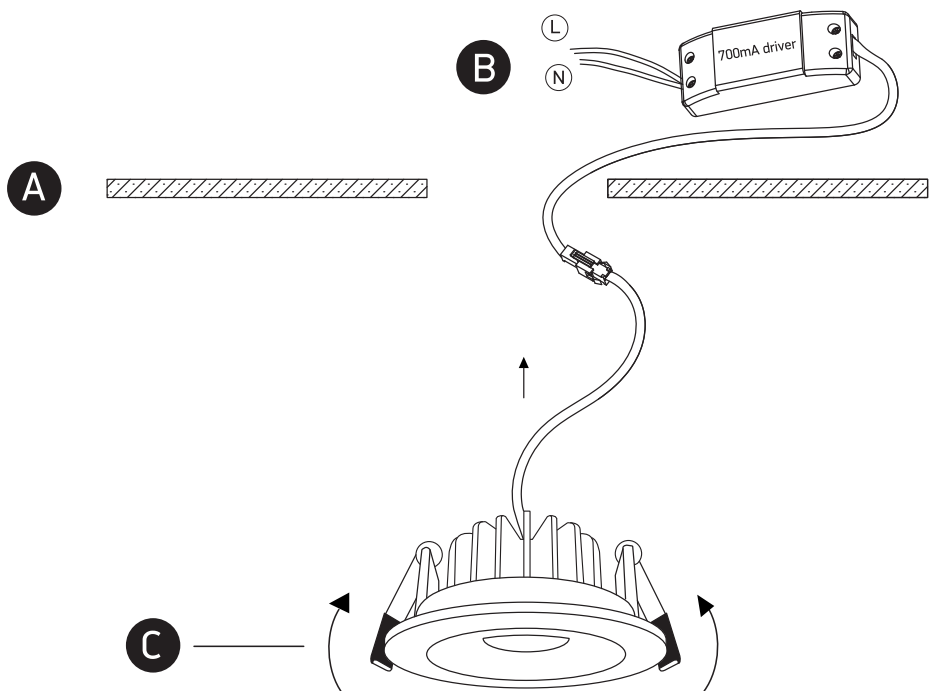

## 11107P

**ecolight**

90  
CRI

700mA | COB LED | 6,5W | IP54 | Die cast | Adjustable  
Requires 700mA driver.

**one**  
LIGHT

### Warnings:

1. Make sure that the product is installed properly before connecting to electricity.
2. Do not cover the fitting.
3. Maintenance and installation should only be carried out by a professional electrician.