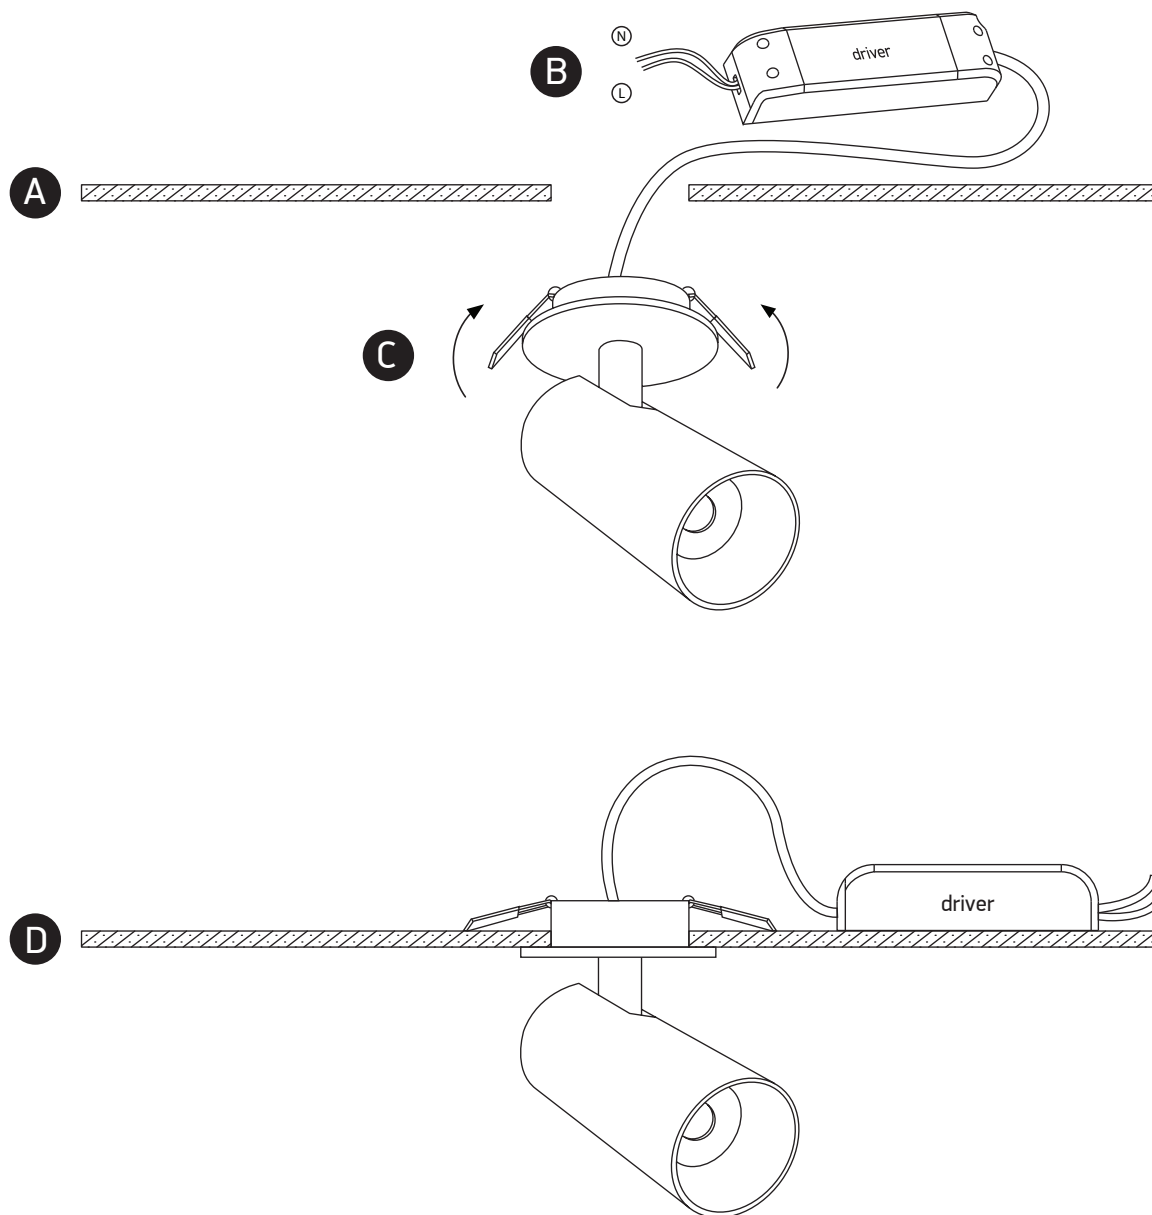

INSTALLATION MANUAL

11107RA

700mA | COB LED | 6,5W | IP20 | Aluminium | Adjustable
Requires 700mA driver.

Warnings:

1. Make sure that the product is installed properly before connecting to electricity.
2. Do not cover the fitting.
3. Maintenance and installation should only be carried out by a professional electrician.