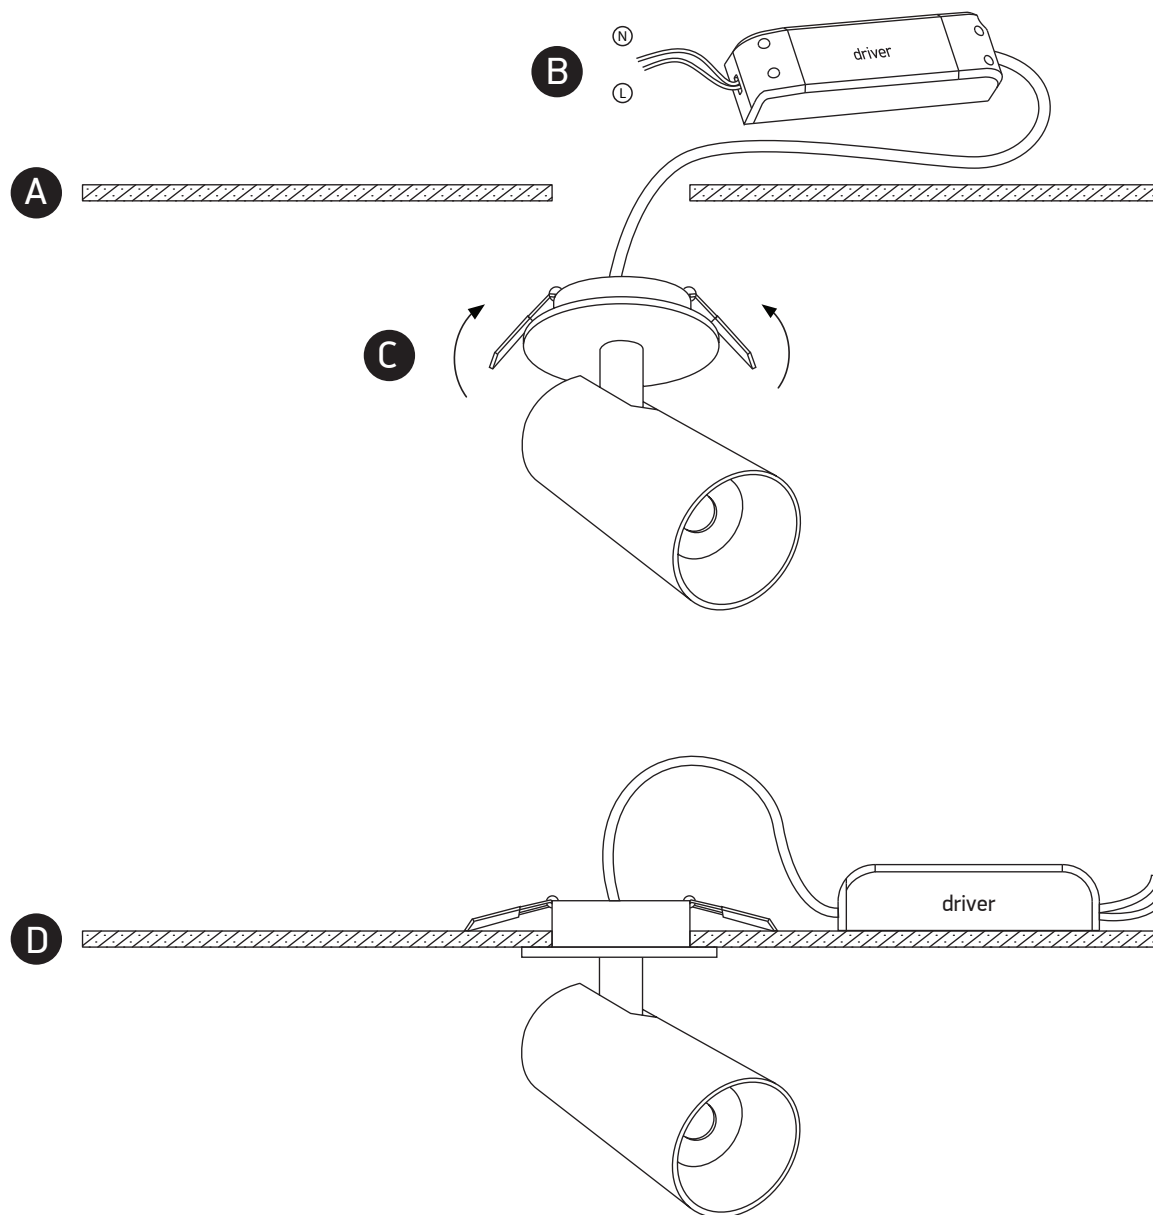

INSTALLATION MANUAL

11107RA

700mA | COB LED | 6,5W | IP20 | Aluminium | Adjustable
Requires 700mA driver.

Warnings:

1. Make sure that the product is installed properly before connecting to electricity.
2. Do not cover the fitting.
3. Maintenance and installation should only be carried out by a professional electrician.