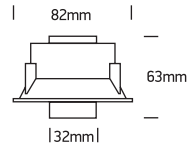

one
LIGHT

230V | COB LED | 7W | IP20 | Aluminium
Complete with 160mA driver.

Warnings:

1. Make sure that the product is installed properly before connecting to electricity.
2. Do not cover the fitting.
3. Maintenance and installation should only be carried out by a professional electrician.