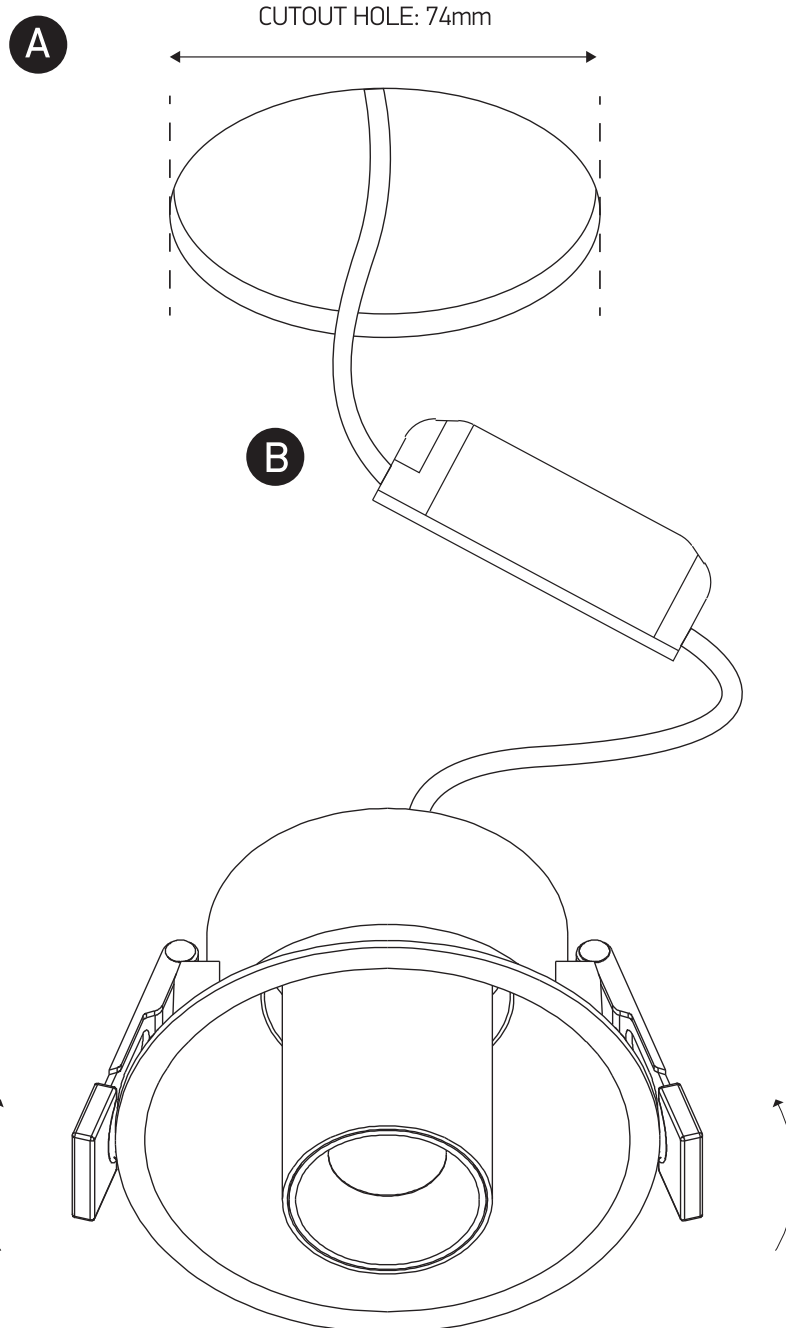

INSTALLATION MANUAL

11107T

LED
BUILT IN

**DARK
LIGHT**

ADJUSTABLE

**90
CRI**

CE EAC UK CA

**RoHS
COMPLETE**

one
LIGHT

230V | COB LED | 7W | IP20 | Aluminium
Complete with 160mA driver.

Warnings:

1. Make sure that the product is installed properly before connecting to electricity.
2. Do not cover the fitting.
3. Maintenance and installation should only be carried out by a professional electrician.