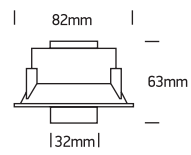

INSTALLATION MANUAL

11107T

LED
BUILT IN

**DARK
LIGHT**

ADJUSTABLE

**90
CRI**

230V | COB LED | 7W | IP20 | Aluminium
Complete with 160mA driver.

one
LIGHT