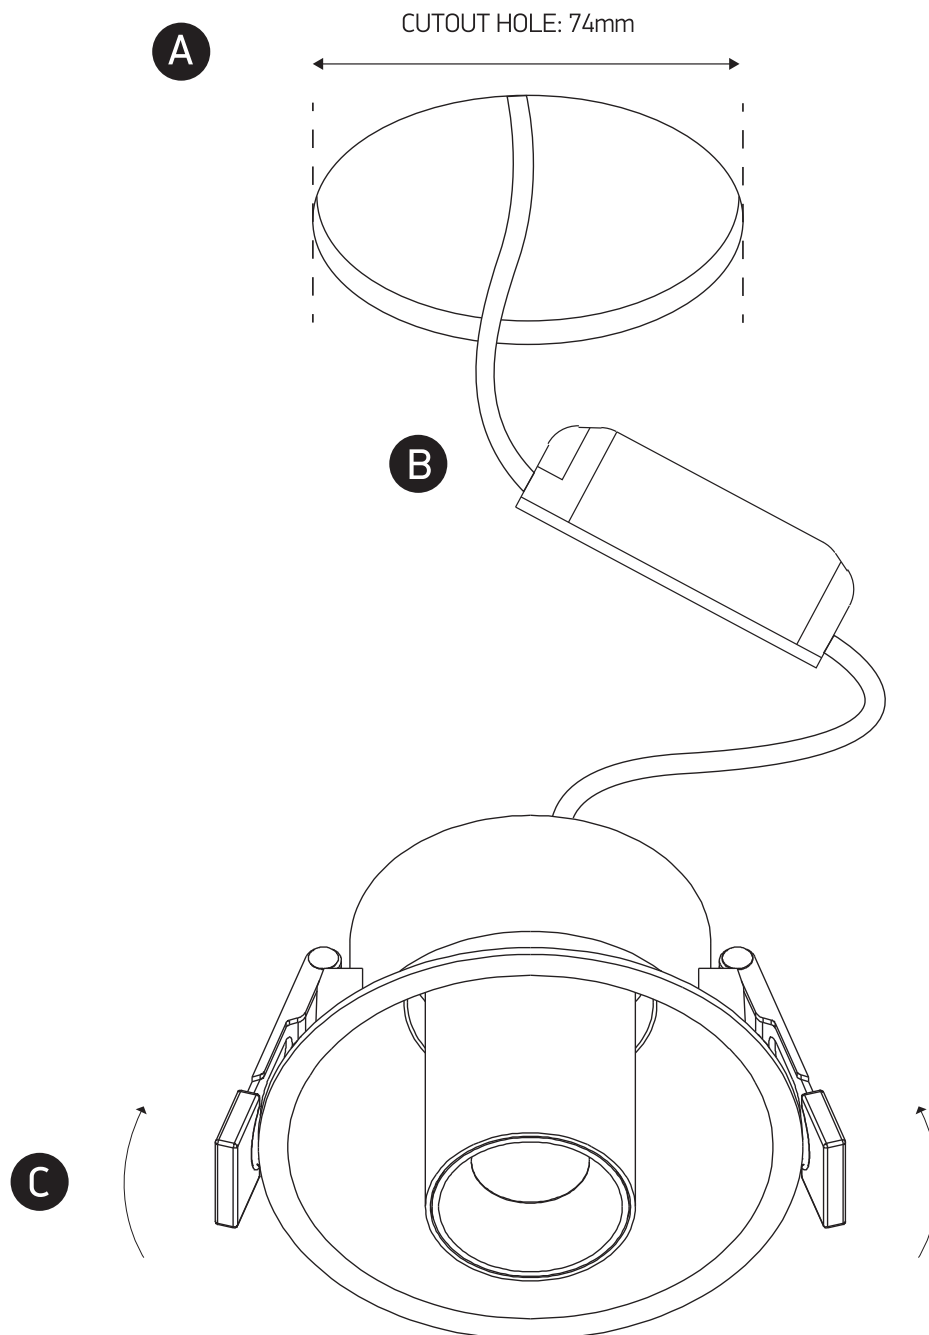

INSTALLATION MANUAL

11107T

LED
BUILT IN

**DARK
LIGHT**

ADJUSTABLE

**90
CRI**

230V | COB LED | 7W | IP20 | Aluminium
Complete with 160mA driver.

one
LIGHT