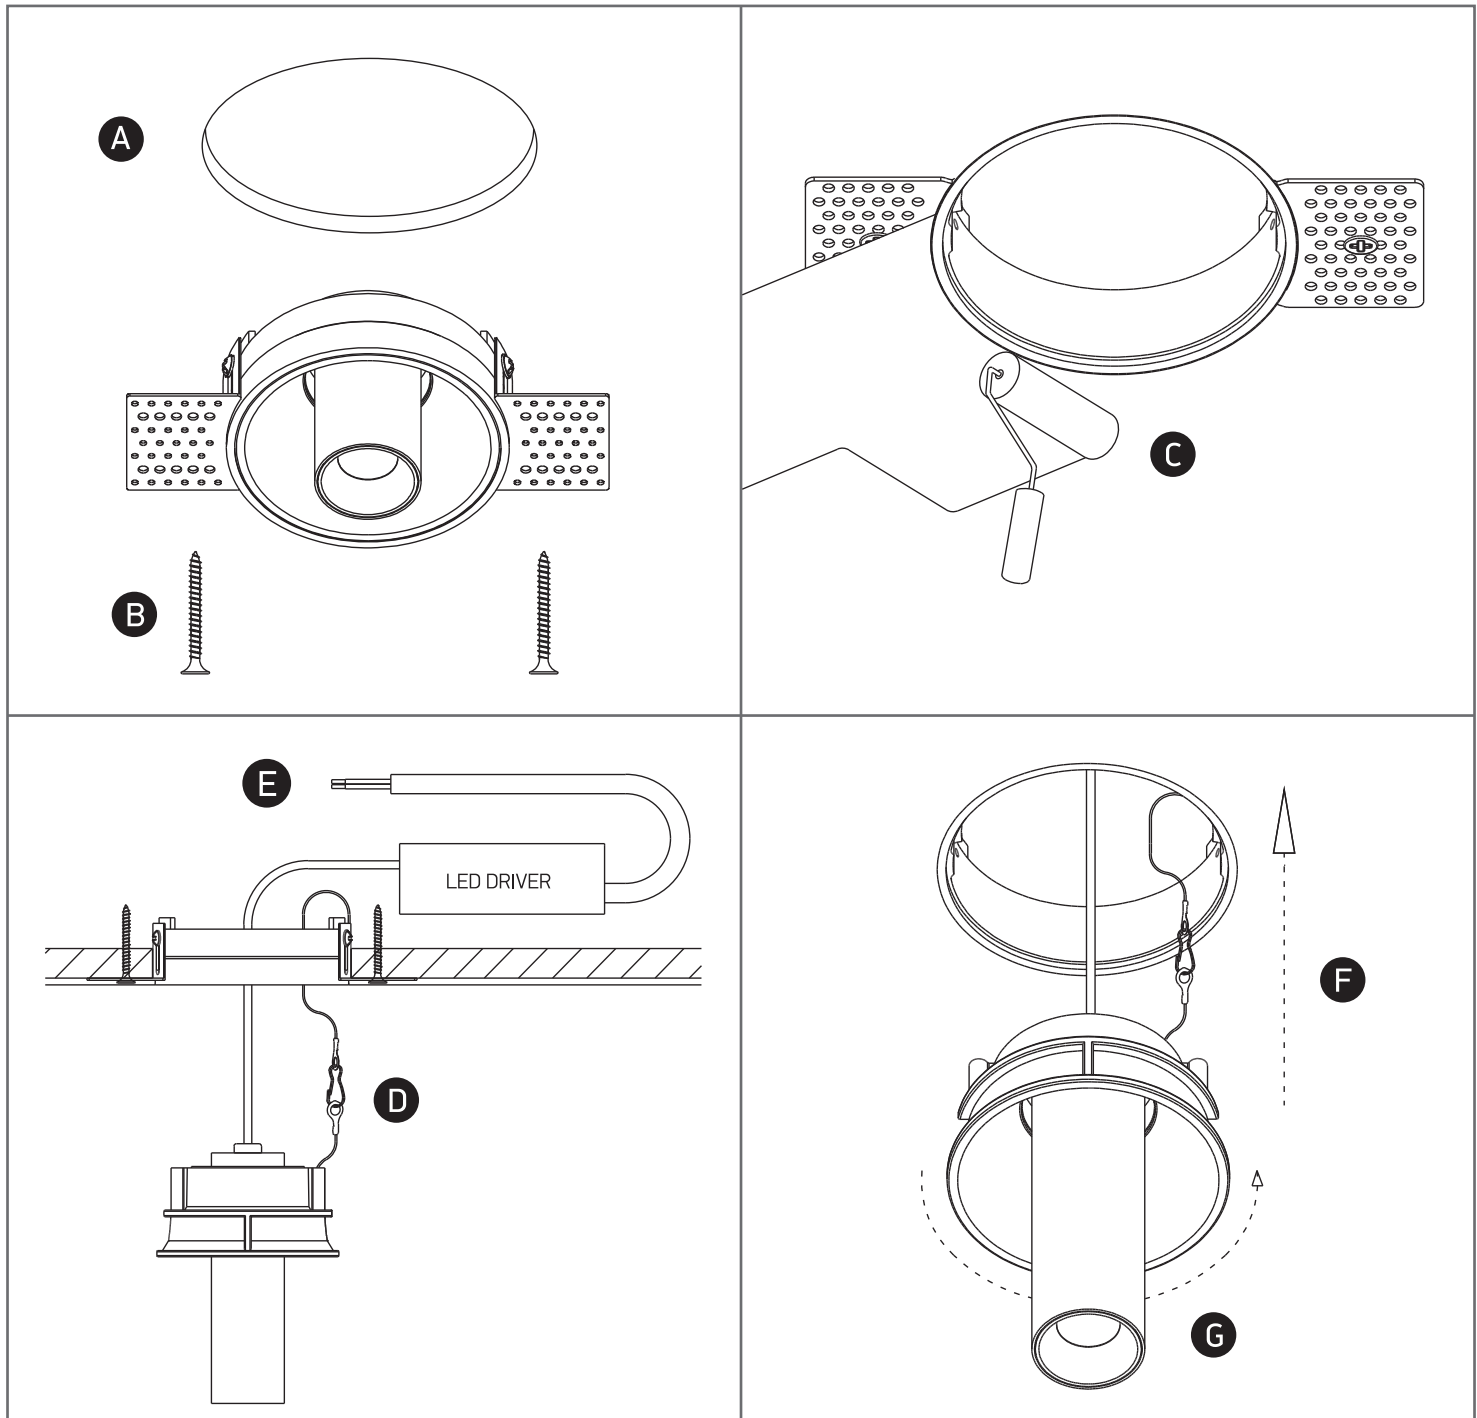

## 11107TTR

230V | COB LED | 7W | IP20 | Trimless | Aluminium  
Complete with 160mA driver.

**one**  
LIGHT