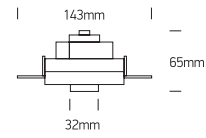

## 11107TTR

230V | COB LED | 7W | IP20 | Trimless | Aluminium  
Complete with 160mA driver.

**one**  
LIGHT