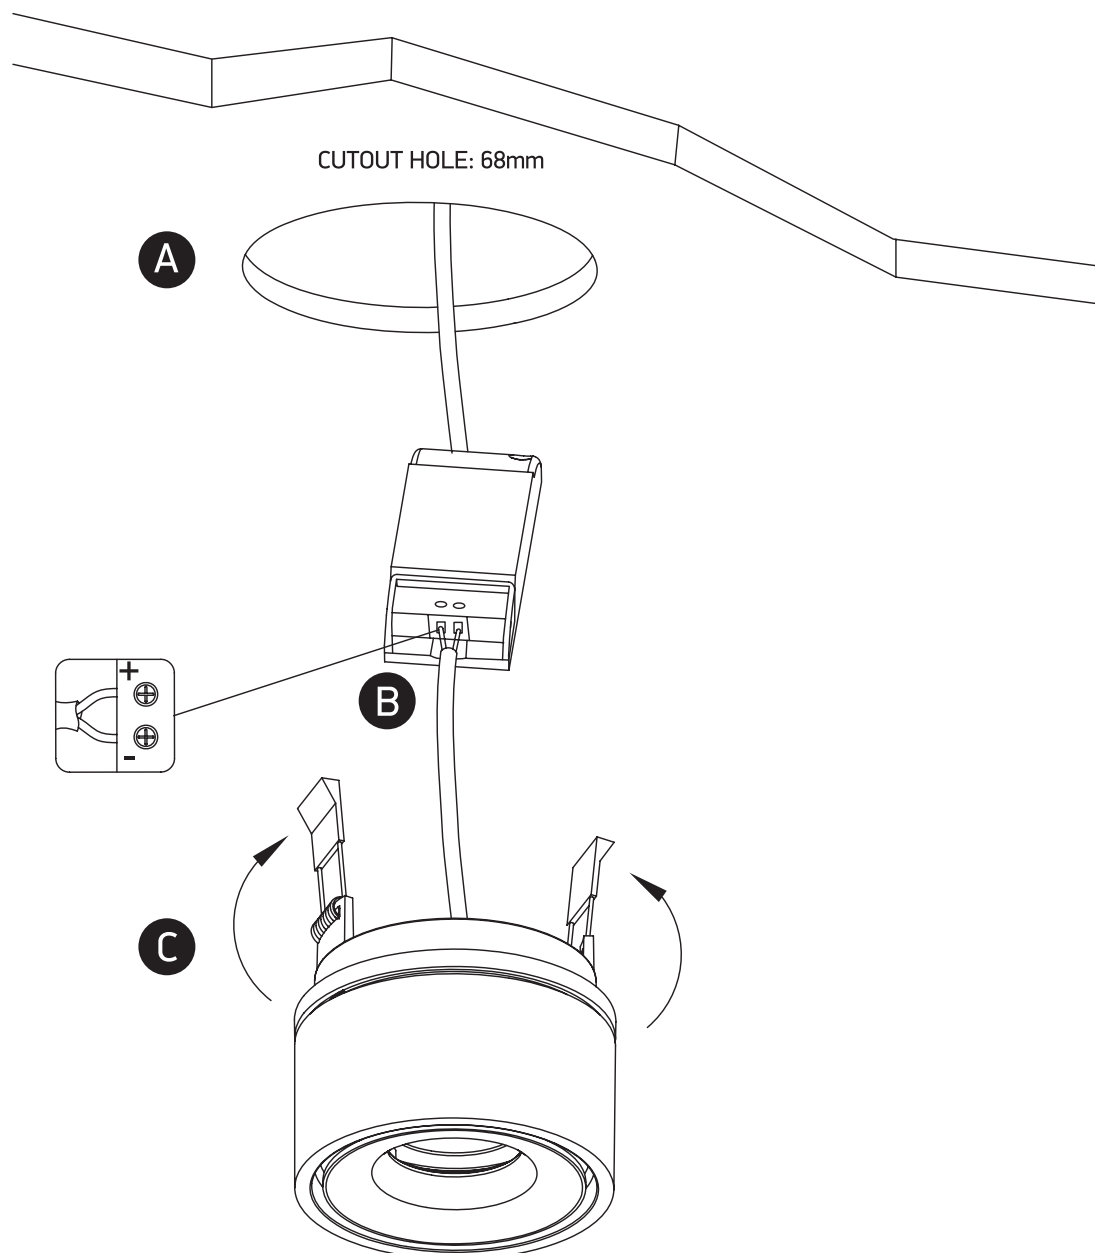

INSTALLATION MANUAL

11108LA

ecolight

ADJUSTABLE

80
CRI

78mm

40mm I

230V | COB LED | 8W | IP20 | Aluminium | Adjustable
Complete with 200mA driver.

Warnings:

1. Make sure that the product is installed properly before connecting to electricity.
2. Do not cover the fitting.
3. Maintenance and installation should only be carried out by a professional electrician.