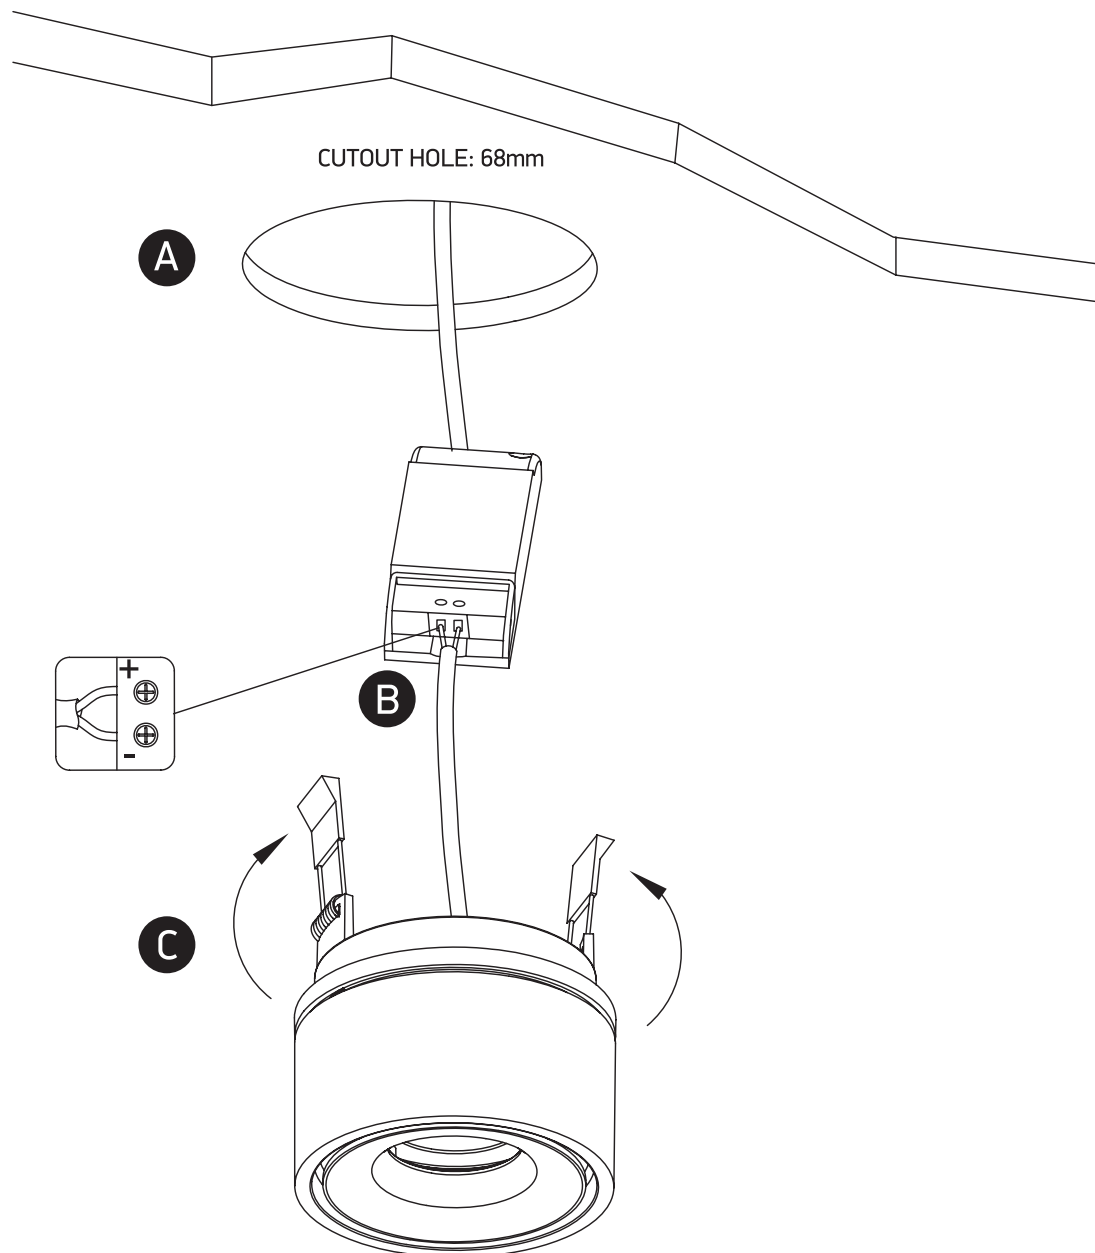

## 11108LA

**ecolight**

80  
CRI

78mm

40mm I

**one**  
LIGHT

230V | COB LED | 8W | IP20 | Aluminium | Adjustable  
Complete with 200mA driver.