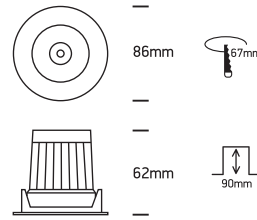

## 11109KD

**ecolight**

230V | 9,2W | IP20 | Aluminium | Adjustable

Complete with LED dimmable driver