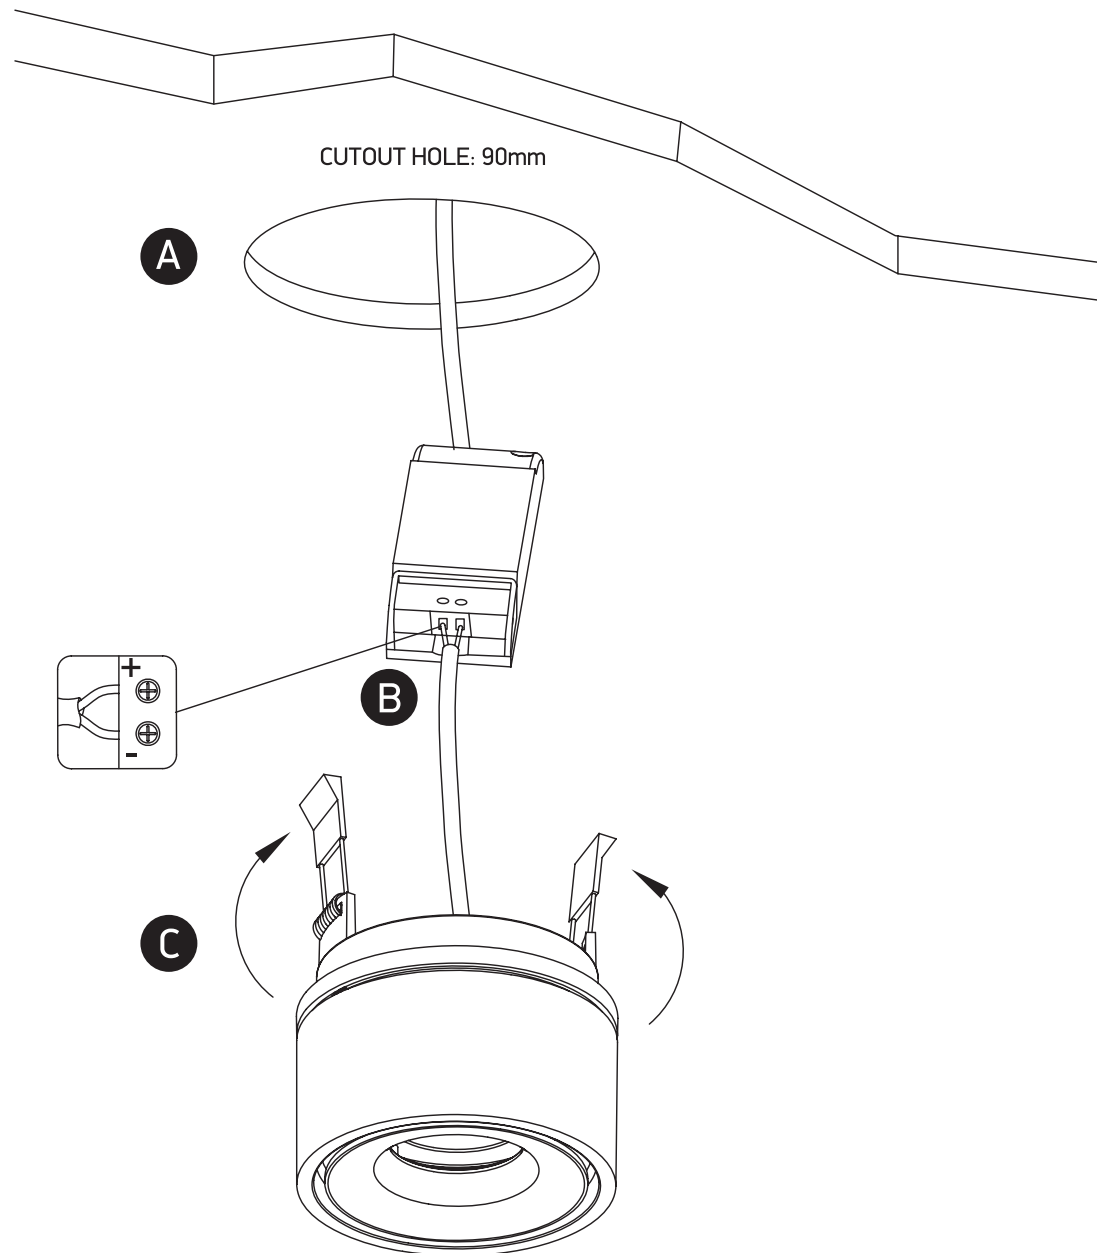

INSTALLATION MANUAL

11109LA

ecolight

ADJUSTABLE

CE

RoHS

NOT DIMMABLE

230V | 9W | IP20 | Die cast | Adjustable
Complete with driver.

80
CRI

Warnings:

1. Make sure that the product is installed properly before connecting to electricity.
2. Do not cover the fitting.
3. Maintenance and installation should only be carried out by a professional electrician.