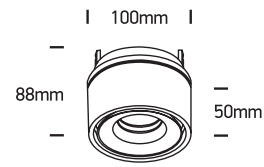

INSTALLATION MANUAL

11109LA

ecolight

ADJUSTABLE

CE

RoHS

NOT DIMMABLE

230V | 9W | IP20 | Die cast | Adjustable
Complete with driver.

80
CRI

Warnings:

1. Make sure that the product is installed properly before connecting to electricity.
2. Do not cover the fitting.
3. Maintenance and installation should only be carried out by a professional electrician.