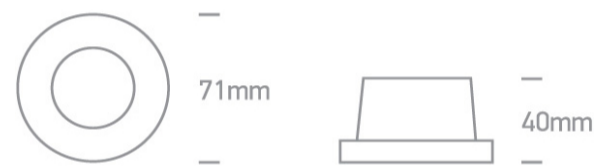

01 Recessed Spots Fixed&gt;The Mix &amp; Match Range

10105H/W

Dark Light Recessed MR16 spot with GU10 lampholder.

Complies with standard EN60598-1 and any other specific standards.

## Dimensions