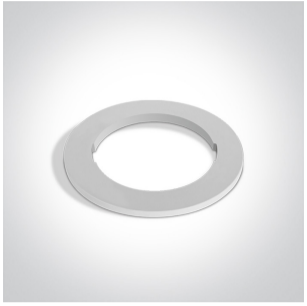

01 Recessed Spots Fixed&gt;The Mix &amp; Match Range

10105H/W

Dark Light Recessed MR16 spot with GU10 lampholder.

Complies with standard EN60598-1 and any other specific standards.

## Gallery

050182/B

050182/BS

050182/W

050182R/B

050182R/BS

050182R/W

050182RA/B

## Physical Specification

Item Group	01 Recessed Spots Fixed
Family	The Mix & Match Range
Order Code	10105H/W
Colour	White
Material	Die Cast
Shape	Circular
Height	40mm
Diameter	71mm
Cutout Hole Diameter	64mm
Recessed Ceiling	Yes
Depth Required	100mm
Indoor	Yes
Adjustable	No