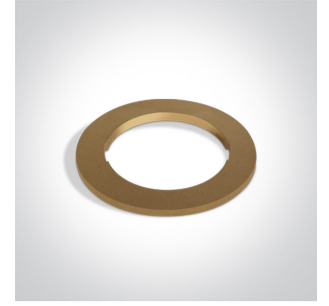

01 Recessed Spots Fixed&gt;The Mix &amp; Match Range

10105H/W

Dark Light Recessed MR16 spot with GU10 lampholder.

Complies with standard EN60598-1 and any other specific standards.

## Gallery

050182/B

050182/BS

050182/W

050182R/B

050182R/BS

050182R/W

050182RA/B

050182RA/BS

050182RA/W

050182RB/B

050182RB/BS

050182RB/W

## Physical Specification

Item Group	01 Recessed Spots Fixed
Family	The Mix & Match Range
Order Code	10105H/W
Colour	White
Material	Die Cast
Shape	Circular
Height	40mm
Diameter	71mm
Cutout Hole Diameter	64mm
Recessed Ceiling	Yes
Depth Required	100mm
Indoor	Yes
Adjustable	No