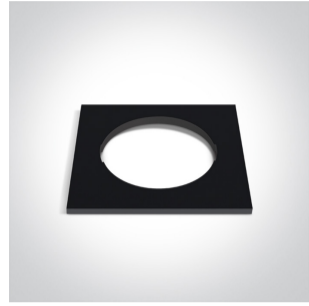

01 Recessed Spots Fixed&gt;The Mix &amp; Match Range

10105H/W

Dark Light Recessed MR16 spot with GU10 lampholder.

Complies with standard EN60598-1 and any other specific standards.

## Dimensions

## Gallery

050182/B

050182/BS

050182/W

050182R/B

050182R/BS

050182R/W

050182RA/B

## Physical Specification

Item Group	01 Recessed Spots Fixed
Family	The Mix & Match Range
Order Code	10105H/W
Colour	White
Material	Die Cast
Shape	Circular
Height	40mm
Diameter	71mm
Cutout Hole Diameter	64mm
Recessed Ceiling	Yes
Depth Required	100mm
Indoor	Yes
Adjustable	No