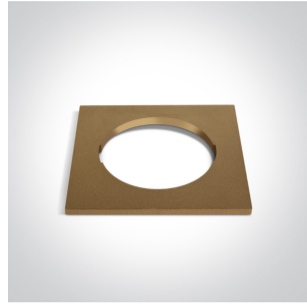

01 Recessed Spots Fixed&gt;The Mix &amp; Match Range

10105H/W

Dark Light Recessed MR16 spot with GU10 lampholder.

Complies with standard EN60598-1 and any other specific standards.

## Gallery

050182/B

050182/BS

050182/W

050182R/B

050182R/BS

050182R/W

050182RA/B

## Physical Specification

Item Group	01 Recessed Spots Fixed
Family	The Mix & Match Range
Order Code	10105H/W
Colour	White
Material	Die Cast
Shape	Circular
Height	40mm
Diameter	71mm
Cutout Hole Diameter	64mm
Recessed Ceiling	Yes
Depth Required	100mm
Indoor	Yes
Adjustable	No