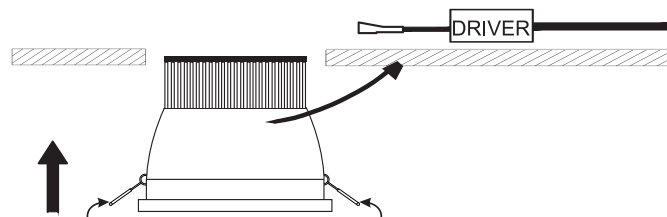

INSTALLATION MANUAL

10105K

ecoLED

123mm

100mm

230V | 5W | IP53 | Die cast

Complete with LED driver

130mm

107mm

A

Cutting Hole:
107mm

B

C

Warnings:

1. Make sure that the product is installed properly before connecting to electricity.
2. Do not cover the fitting.
3. Maintenance and installation should only be carried out by a professional electrician.