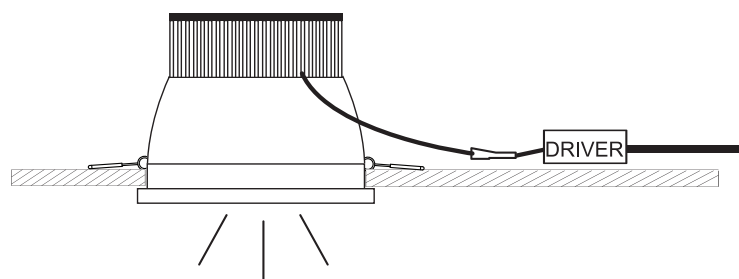

INSTALLATION MANUAL

10105K

ecoLED

123mm

100mm

230V | 5W | IP53 | Die cast

Complete with LED driver

130mm

107mm

A

Cutting Hole:
107mm

B

C

Warnings:

1. Make sure that the product is installed properly before connecting to electricity.
2. Do not cover the fitting.
3. Maintenance and installation should only be carried out by a professional electrician.