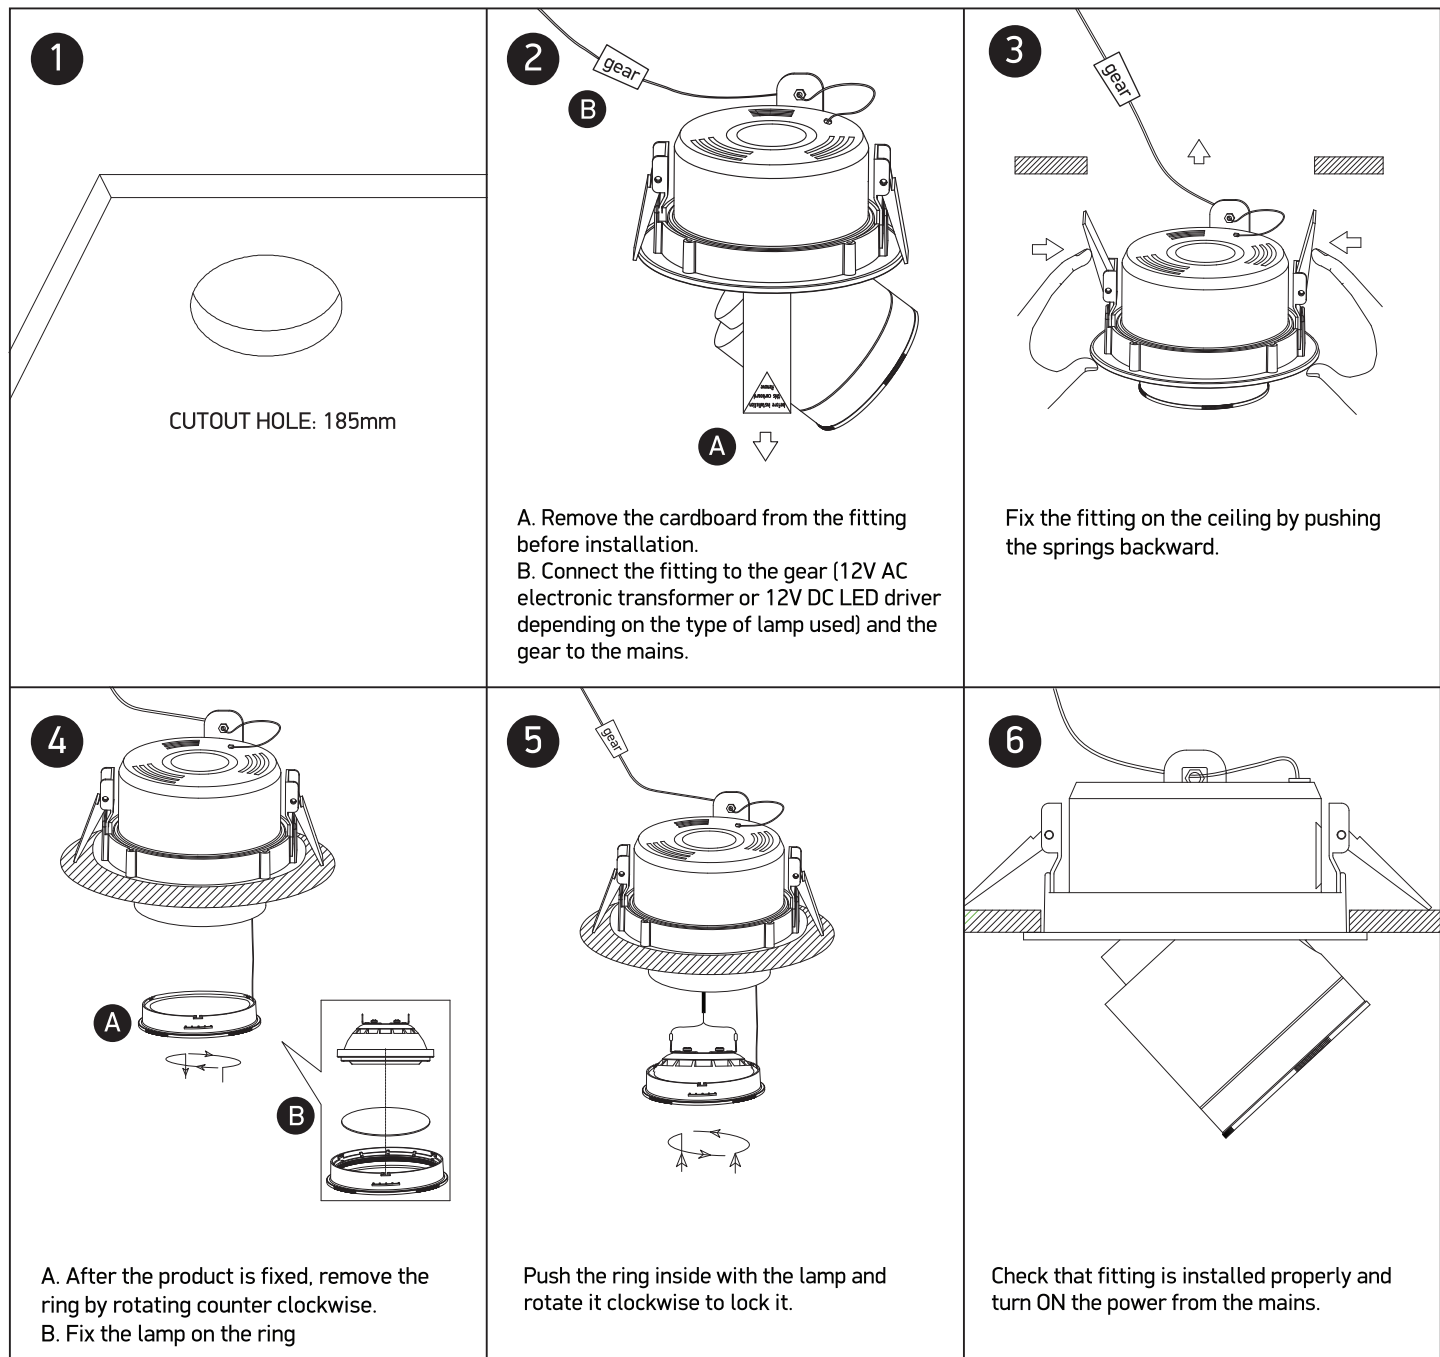

INSTALLATION MANUAL

11110H

185mm

195mm

160mm

185mm

110mm

15cm

12V | AR111 | G53 | 75W | IP20 | Die cast | Adjustable

Warnings:

1. Make sure that the product is installed properly before connecting to electricity.
2. Do not cover the fitting.
3. Maintenance and installation should only be carried out by a professional electrician.