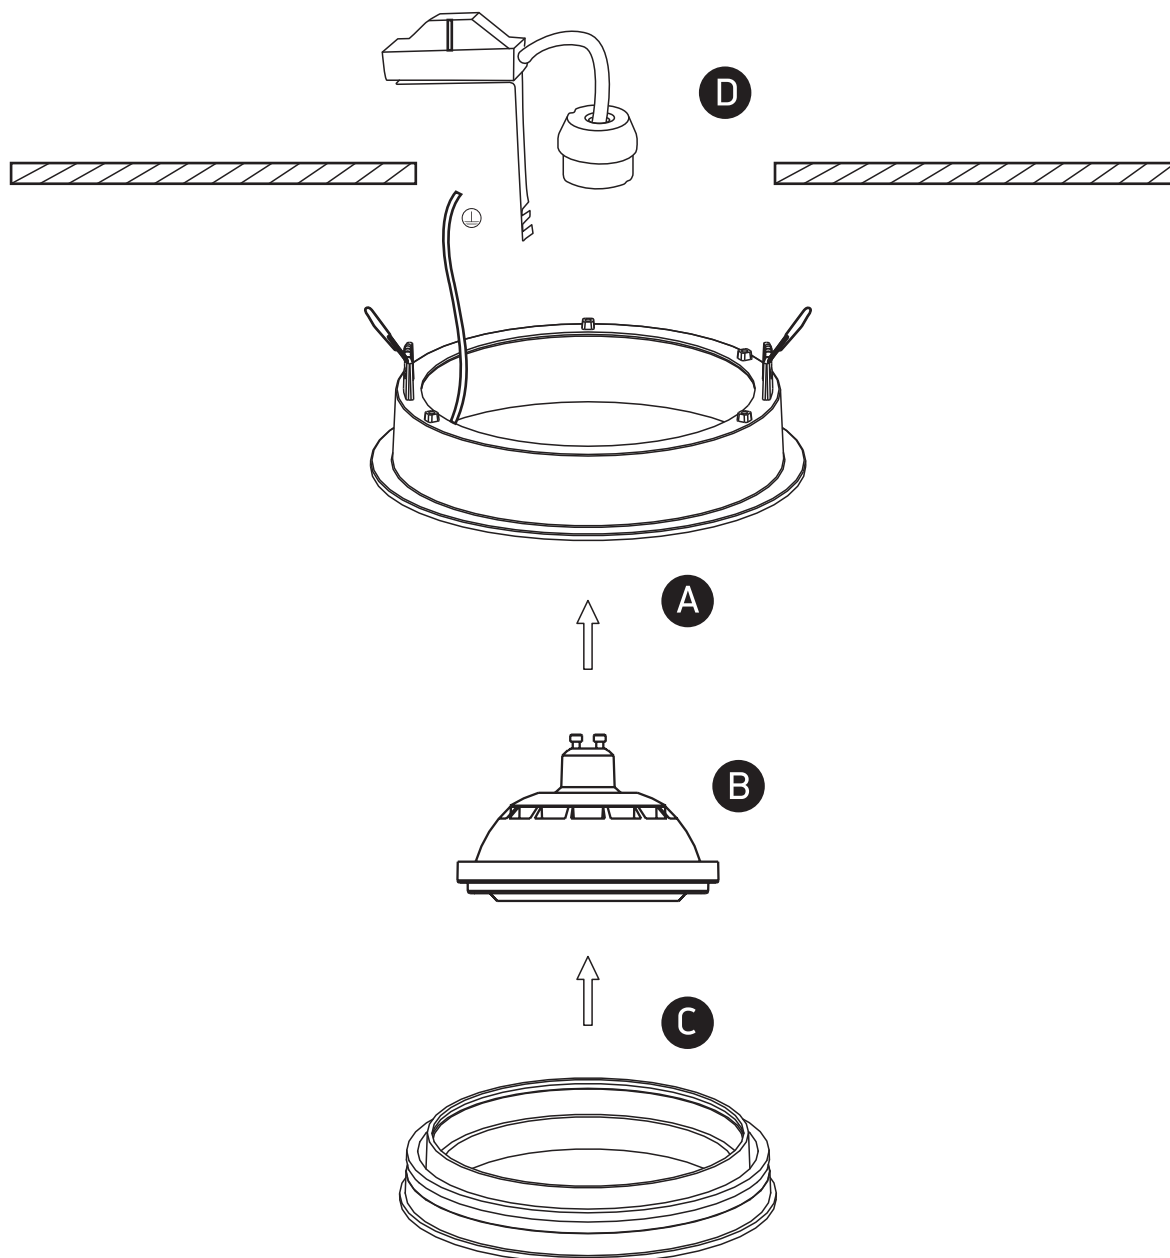

INSTALLATION MANUAL

11110N

100-240V | R111 | GU10 | 75W | IP20 | Aluminium | Adjustable

Warnings:

1. Make sure that the product is installed properly before connecting to electricity.
2. Do not cover the fitting.
3. Maintenance and installation should only be carried out by a professional electrician.