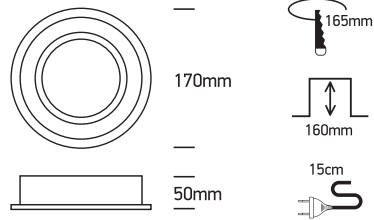

INSTALLATION MANUAL

11110N

100-240V | R111 | GU10 | 75W | IP20 | Aluminium | Adjustable

Warnings:

1. Make sure that the product is installed properly before connecting to electricity.
2. Do not cover the fitting.
3. Maintenance and installation should only be carried out by a professional electrician.