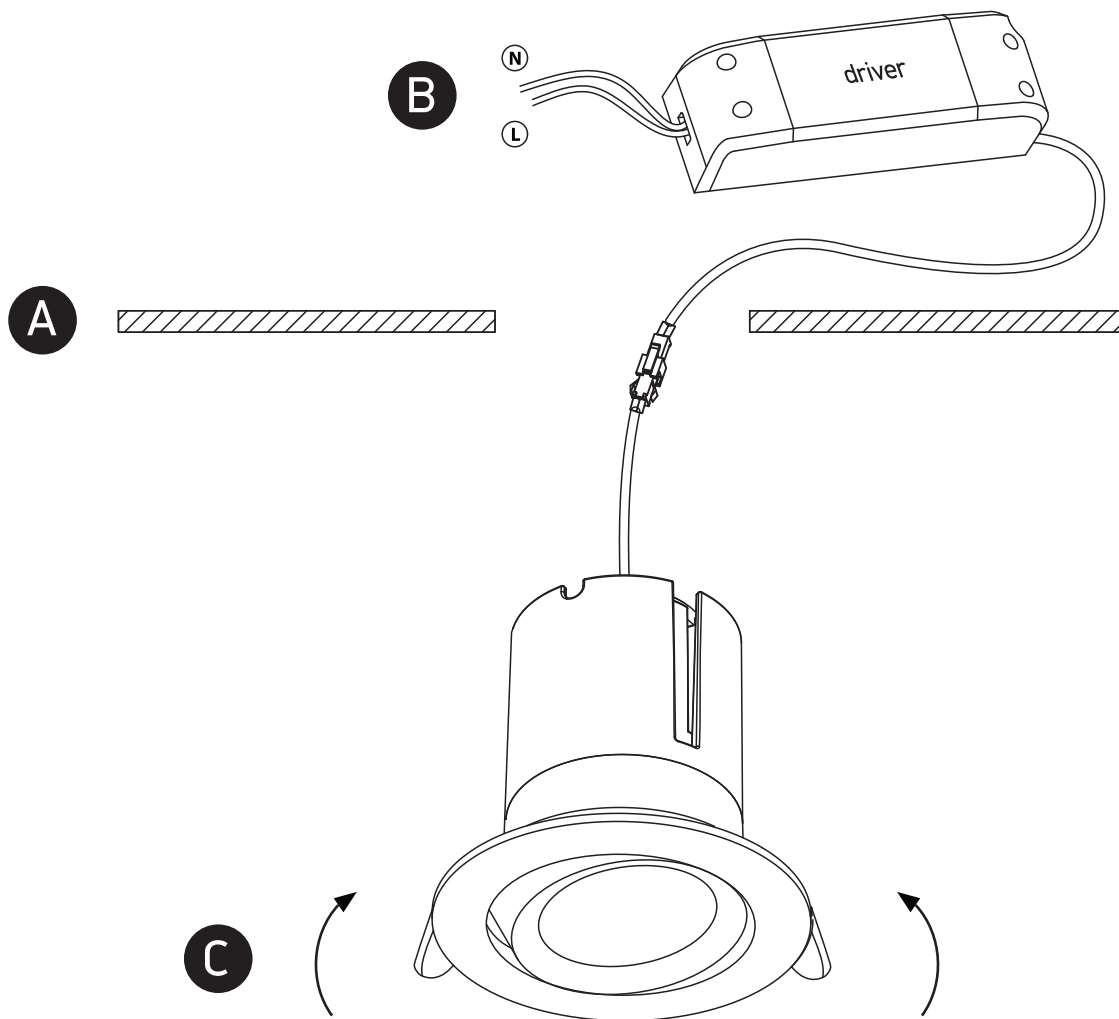

INSTALLATION MANUAL

11112

ecolight

700mA | COB LED | 12W | IP20 | Die cast | Adjustable

Requires 700mA driver.

90
CRI

one
LIGHT

Warnings:

1. Make sure that the product is installed properly before connecting to electricity.
2. Do not cover the fitting.
3. Maintenance and installation should only be carried out by a professional electrician.