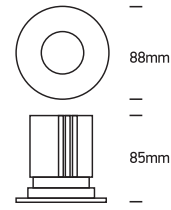

INSTALLATION MANUAL

11112

ecolight

700mA | COB LED | 12W | IP20 | Die cast | Adjustable

Requires 700mA driver.

90
CRI

one
LIGHT

Warnings: