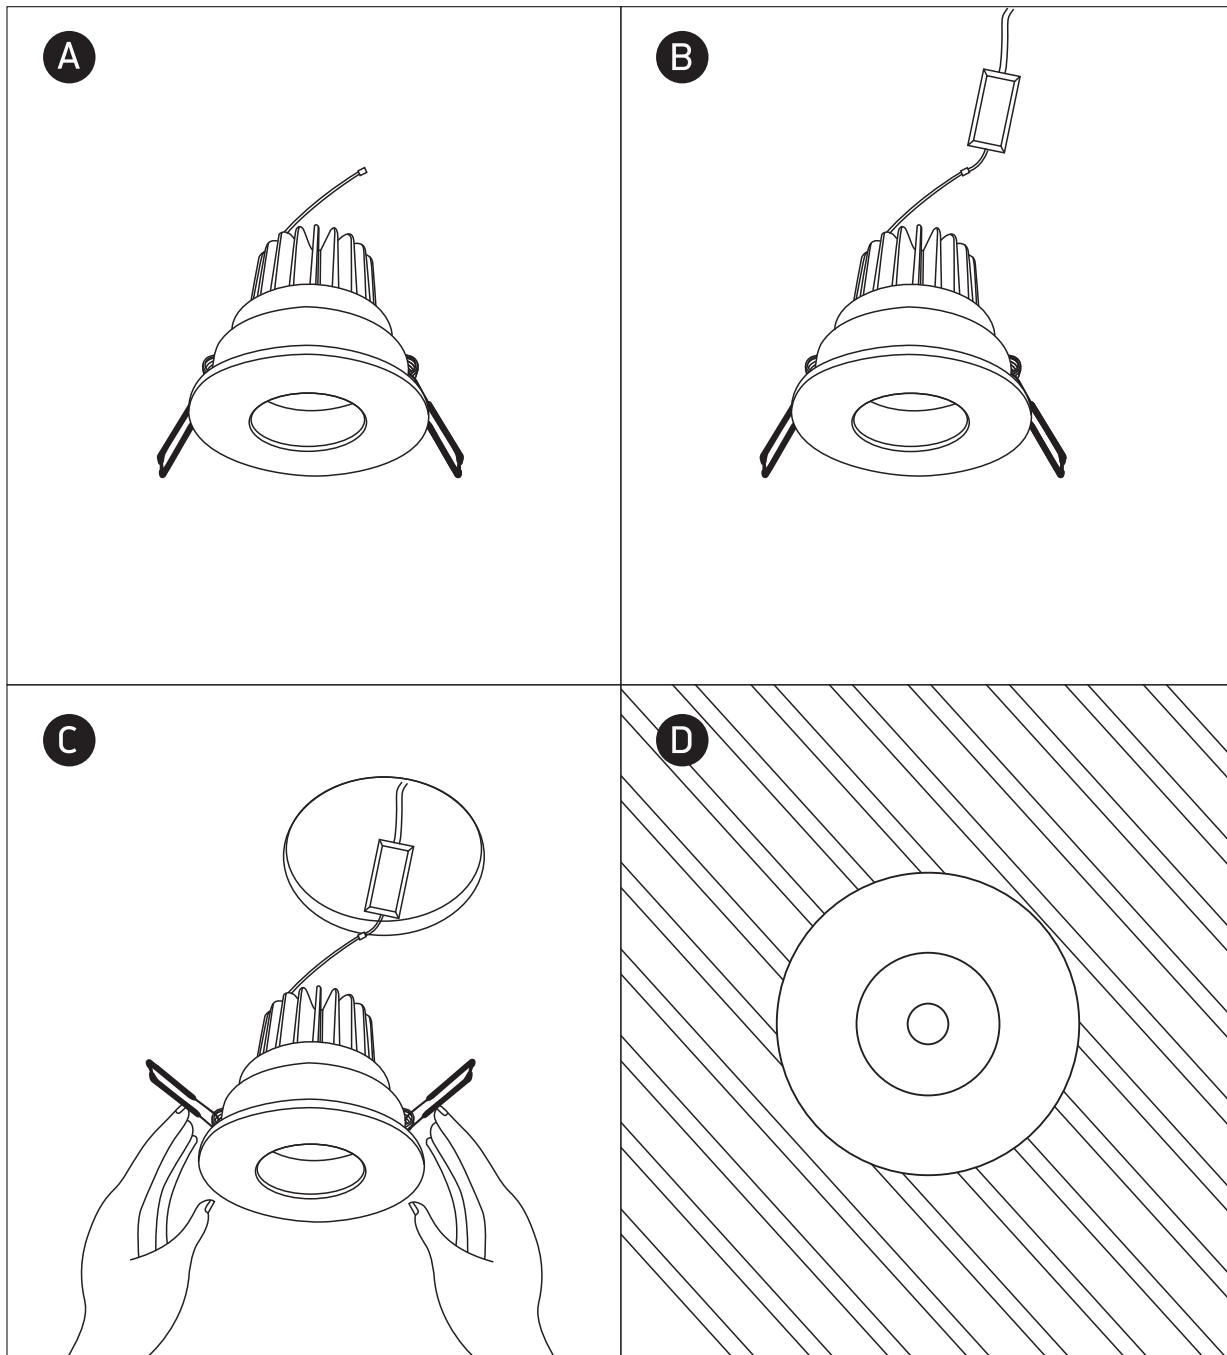

INSTALLATION MANUAL

11112D

ecolight

86mm

700mA | 12W | IP20 | Aluminium | Adjustable

Requires 700mA driver

80
CRI

85mm

one
LIGHT

Warnings:

1. Make sure that the product is installed properly before connecting to electricity.
2. Do not cover the fitting.
3. Maintenance and installation should only be carried out by a professional electrician.