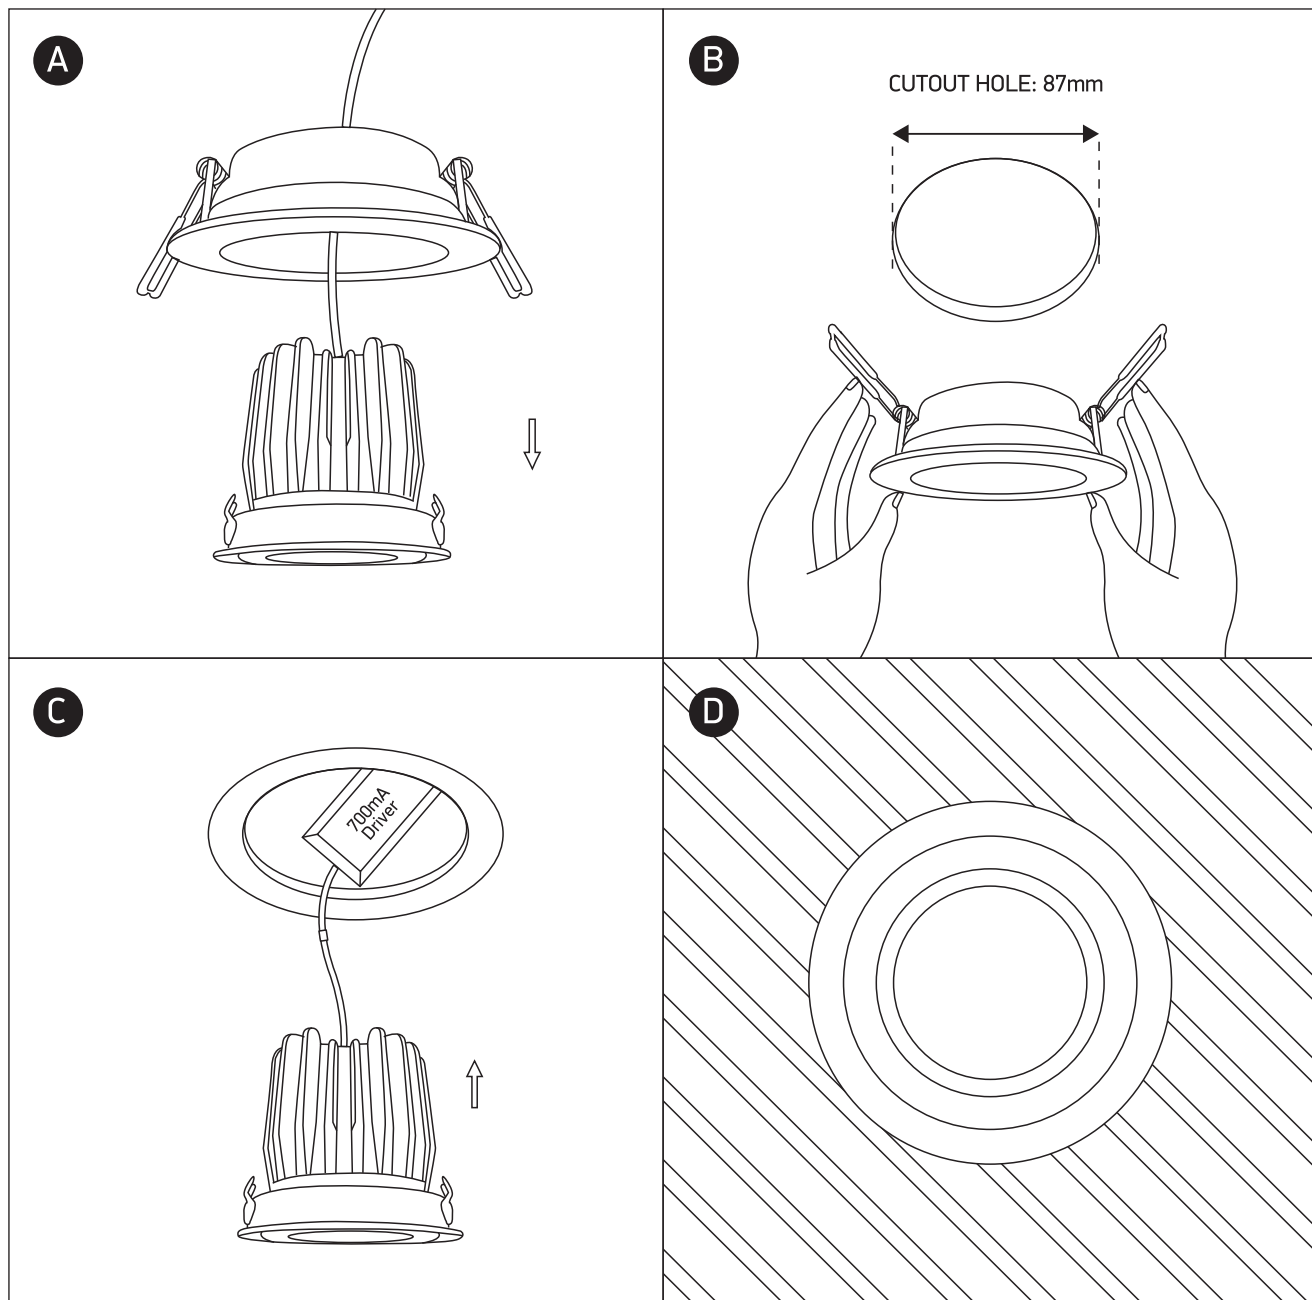

INSTALLATION MANUAL

11112E

ecolight

DARK LIGHT

700mA | 12W | IP20 | Die cast | Adjustable
Requires 700mA driver.

80 CRI

100mm

87mm

80mm

95mm

40cm

one
LIGHT

Warnings:

1. Make sure that the product is installed properly before connecting to electricity.
2. Do not cover the fitting.
3. Maintenance and installation should only be carried out by a professional electrician.