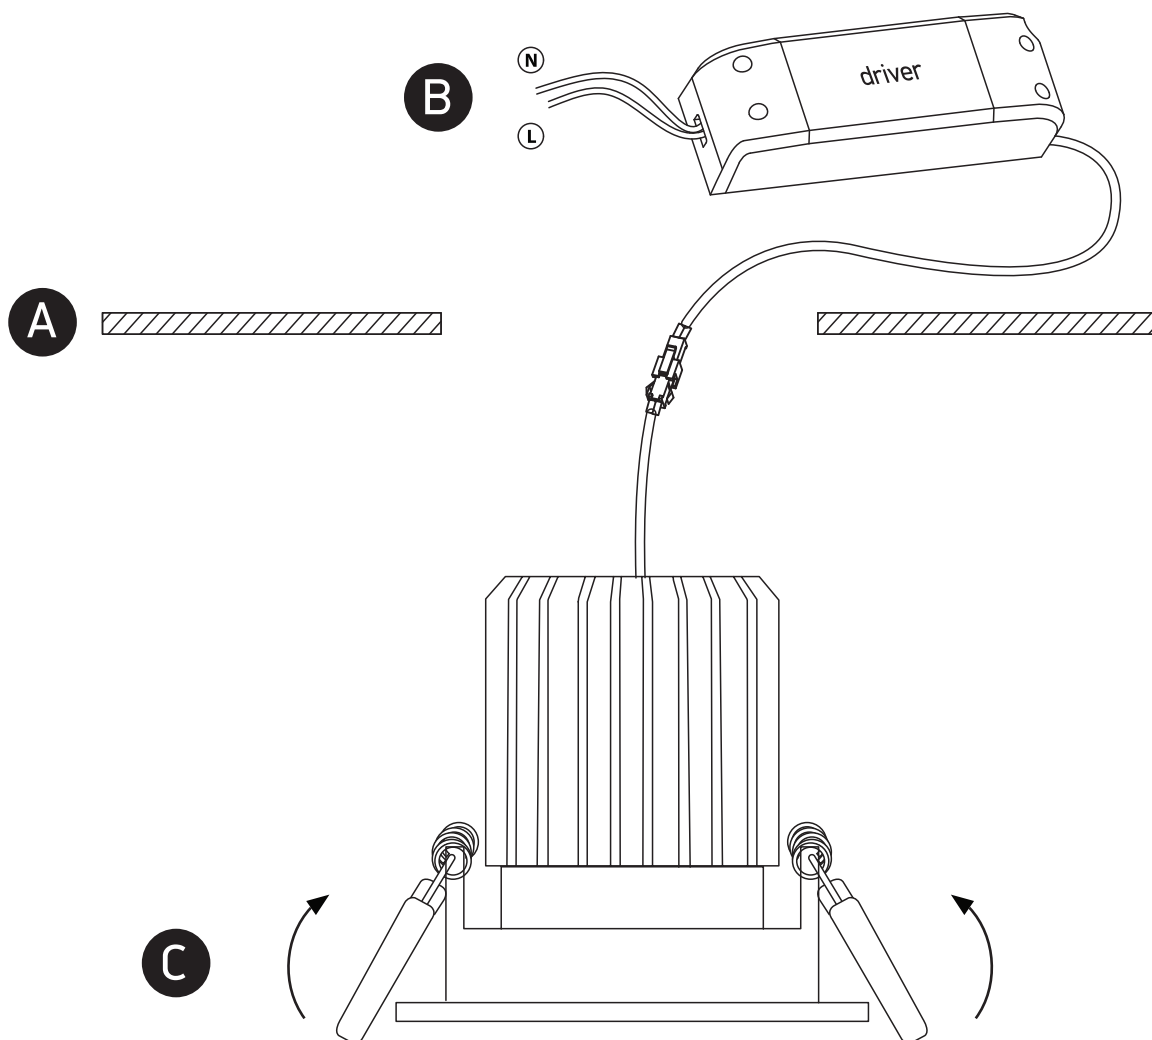

INSTALLATION MANUAL

11112P

ecolight

DARK LIGHT

85mm

80mm

700mA | COB LED | 12W | IP65 | Adjustable | Aluminium

Requires 700mA driver.

one
LIGHT

Warnings:

1. Make sure that the product is installed properly before connecting to electricity.
2. Do not cover the fitting.
3. Maintenance and installation should only be carried out by a professional electrician.