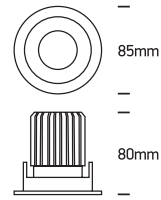

INSTALLATION MANUAL

11112P

ecolight

DARK LIGHT

85mm

80mm

700mA | COB LED | 12W | IP65 | Adjustable | Aluminium

Requires 700mA driver.