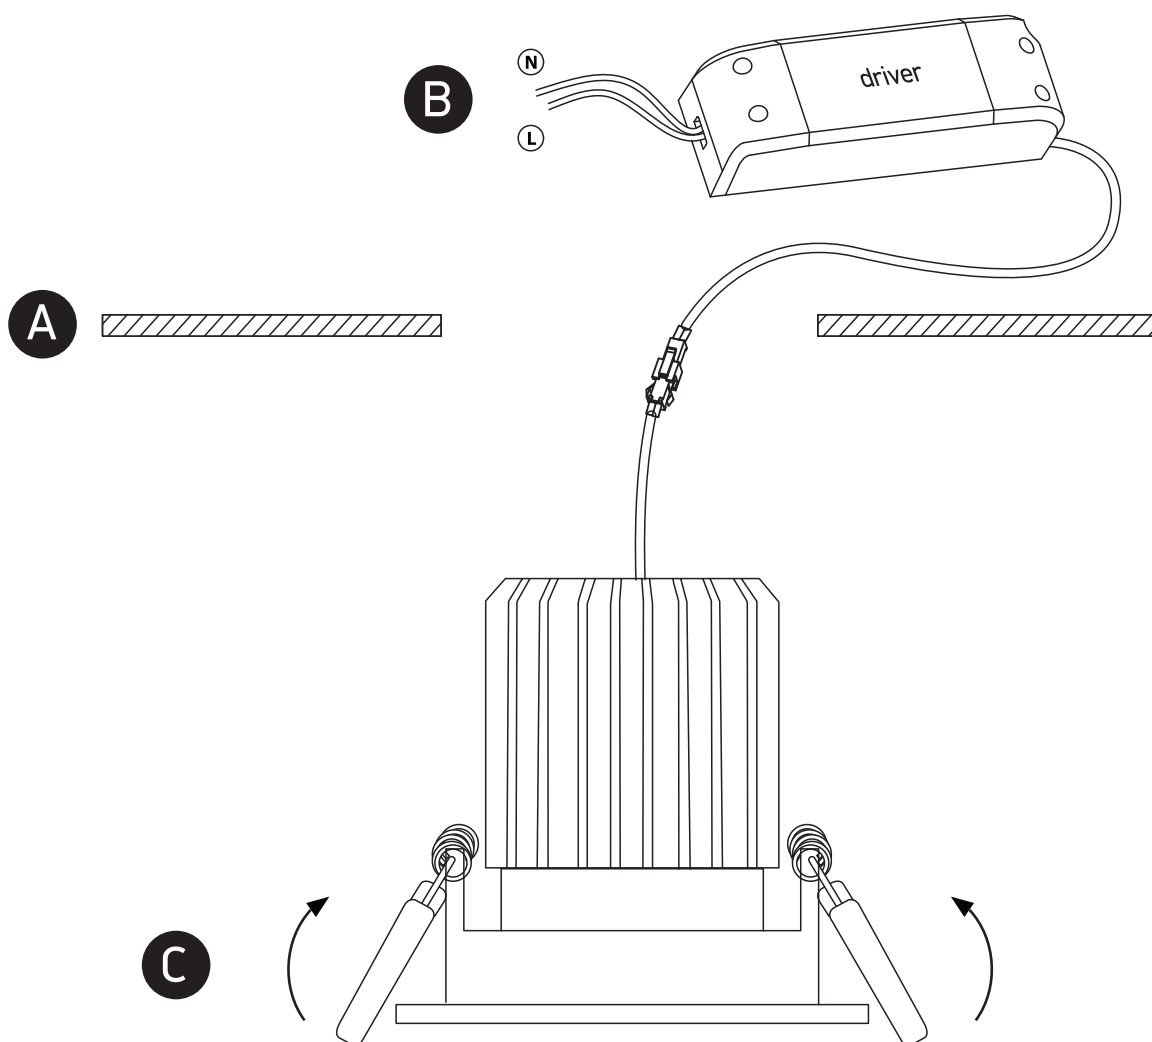

INSTALLATION MANUAL

11112P

ecolight

DARK LIGHT

85mm

80mm

700mA | COB LED | 12W | IP65 | Adjustable | Aluminium

Requires 700mA driver.