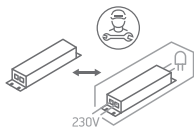

INSTALLATION MANUAL

11112RA

ecolight

350mA | COB LED | 12W | IP20 | Aluminium | Adjustable
Requires 350mA driver.

90
CRI

Warnings:

1. Make sure that the product is installed properly before connecting to electricity.
2. Do not cover the fitting.
3. Maintenance and installation should only be carried out by a professional electrician.