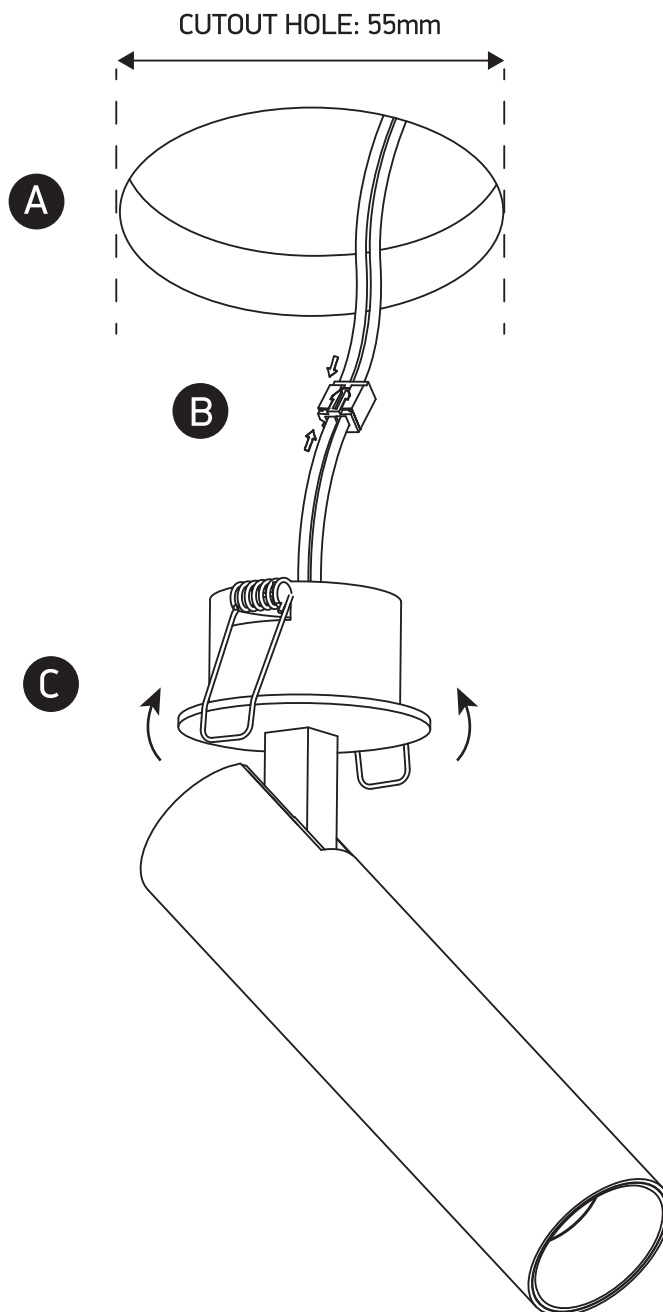

INSTALLATION MANUAL

11112RA

ecolight

350mA | COB LED | 12W | IP20 | Aluminium | Adjustable
Requires 350mA driver.

90
CRI

Warnings:

1. Make sure that the product is installed properly before connecting to electricity.
2. Do not cover the fitting.
3. Maintenance and installation should only be carried out by a professional electrician.