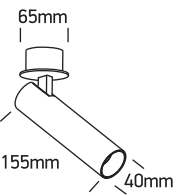

INSTALLATION MANUAL

11112RA

ecolight

350mA | COB LED | 12W | IP20 | Aluminium | Adjustable
Requires 350mA driver.

90
CRI

Warnings:

1. Make sure that the product is installed properly before connecting to electricity.
2. Do not cover the fitting.
3. Maintenance and installation should only be carried out by a professional electrician.