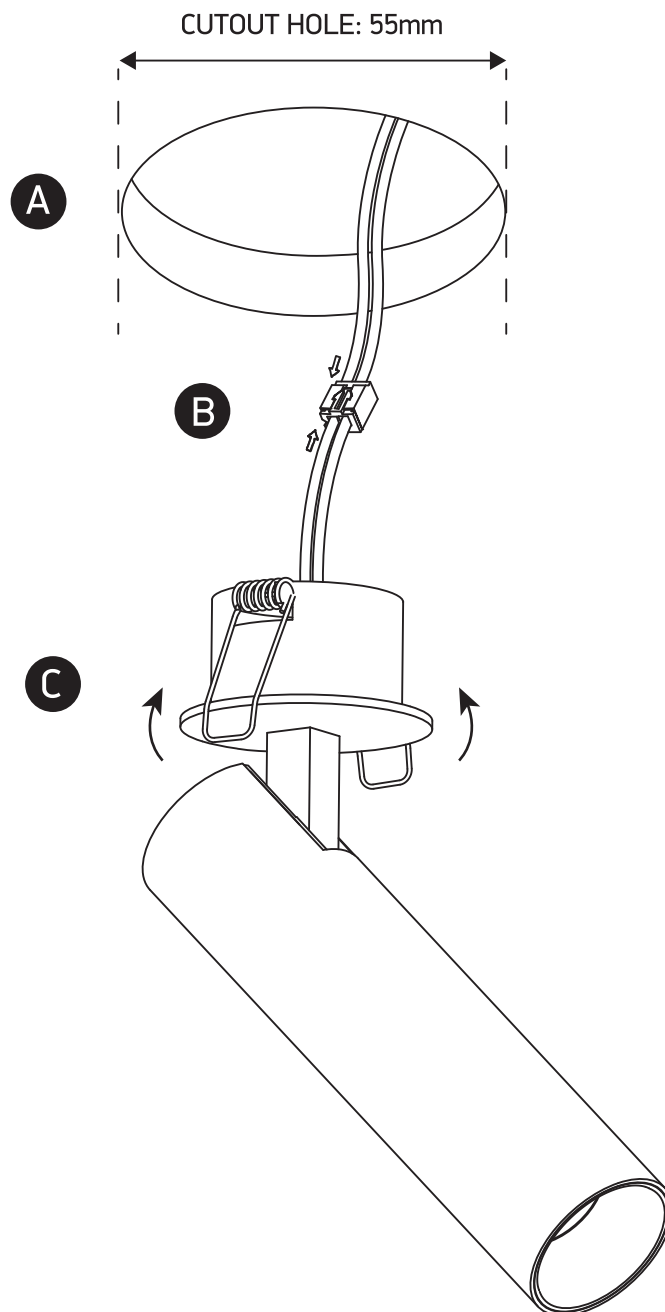

INSTALLATION MANUAL

11112RA

ecolight

350mA | COB LED | 12W | IP20 | Aluminium | Adjustable
Requires 350mA driver.

90
CRI

Warnings:

1. Make sure that the product is installed properly before connecting to electricity.
2. Do not cover the fitting.
3. Maintenance and installation should only be carried out by a professional electrician.