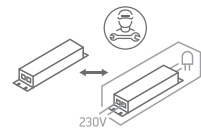

INSTALLATION MANUAL

11112RA

ecolight

350mA | COB LED | 12W | IP20 | Aluminium | Adjustable
Requires 350mA driver.

90
CRI

Warnings:

1. Make sure that the product is installed properly before connecting to electricity.
2. Do not cover the fitting.
3. Maintenance and installation should only be carried out by a professional electrician.