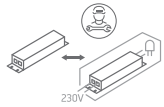

## 11112RB

**ecolight**

350mA | 12W | IP20 | Aluminium | Adjustable  
Requires 350mA driver.

90  
CRI