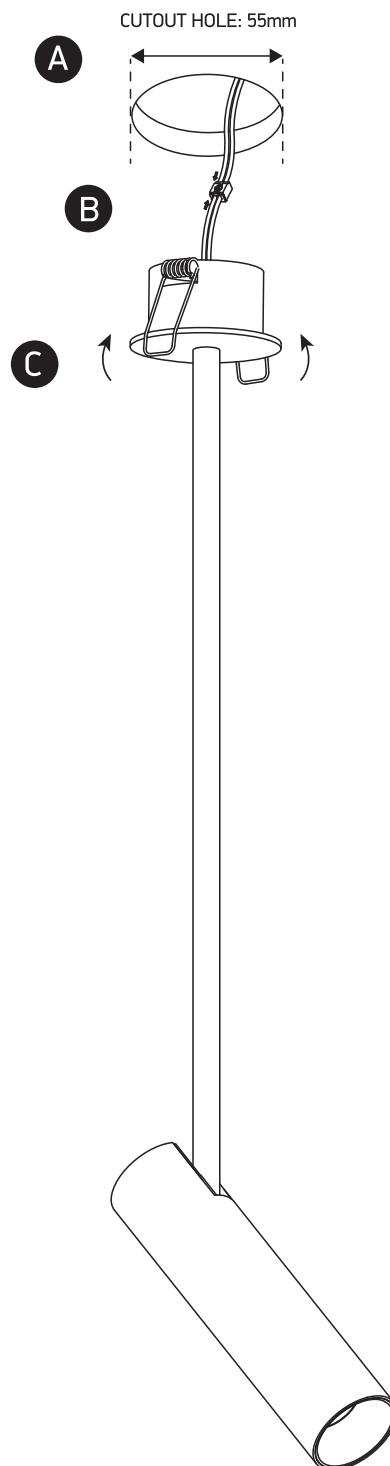

## 11112RB

**ecolight**

350mA | 12W | IP20 | Aluminium | Adjustable  
Requires 350mA driver.

90  
CRI