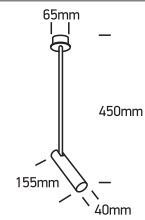

## 11112RB

**ecolight**

350mA | 12W | IP20 | Aluminium | Adjustable  
Requires 350mA driver.

90  
CRI