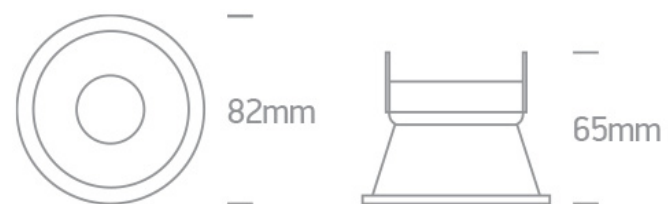

01 Recessed Spots Fixed > The Semi Trimless Dark Light Range

10105TG/B

Recessed semi trimless aluminium spot with GU10 lampholder.

Complies with standard EN60598-1 and any other specific standards.

Downloads

Dimensions

Physical Specification

Item Group	01 Recessed Spots Fixed
Family	The Semi Trimless Dark Light Range
Order Code	10105TG/B
Colour	Black
Material	Aluminium
Shape	Circular
Height	65mm
Diameter	82mm
Cutout Hole Diameter	75mm
Recessed Ceiling	Yes
Depth Required	150mm
Indoor	Yes