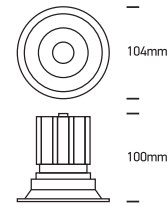

## 11112TA

**ecolight**

700mA | COB LED | 12W | IP20 | Die cast | Adjustable  
Requires 700mA driver.