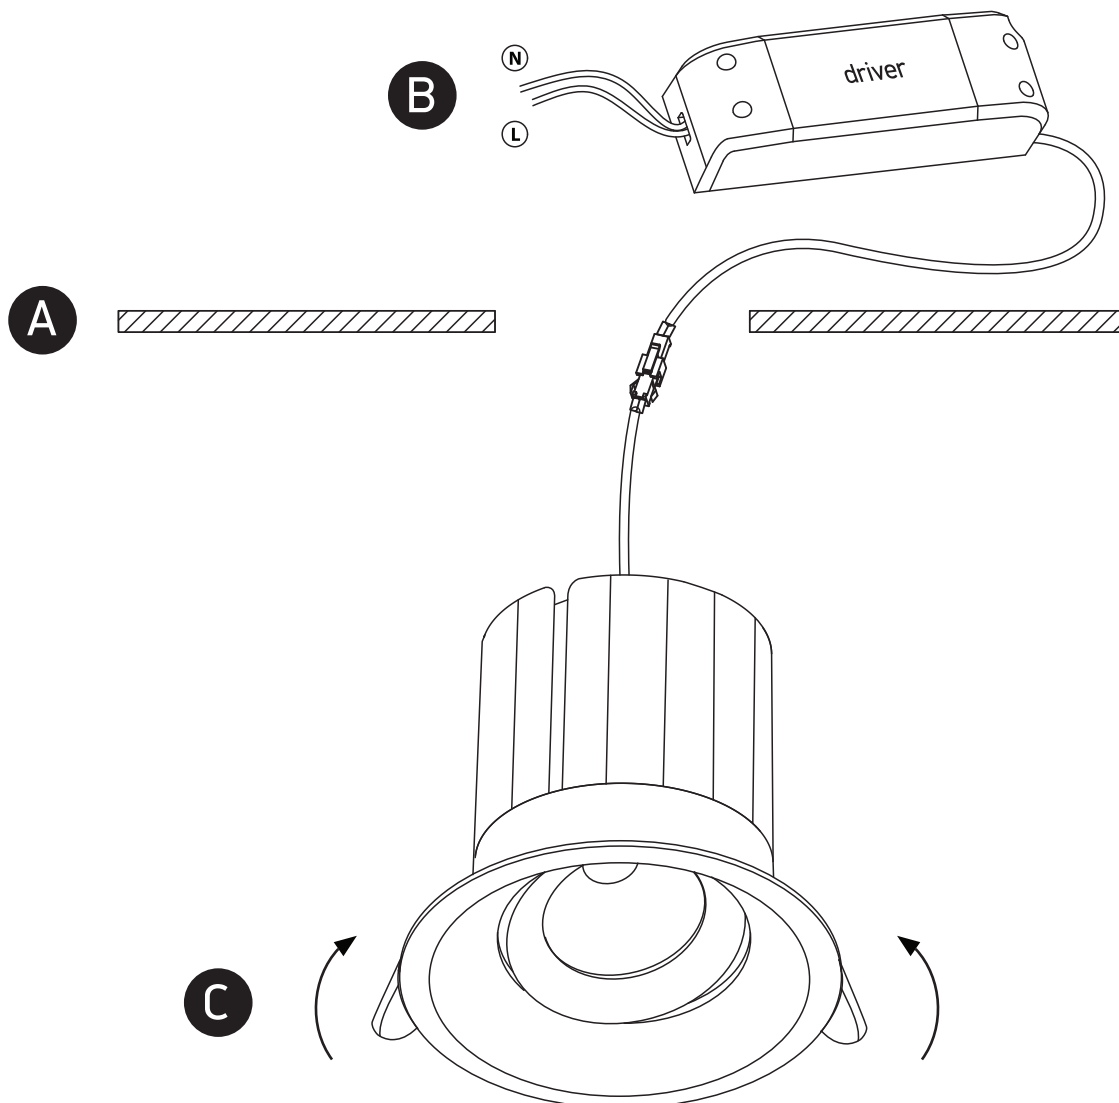

## 11112TA

**ecolight**

700mA | COB LED | 12W | IP20 | Die cast | Adjustable  
Requires 700mA driver.