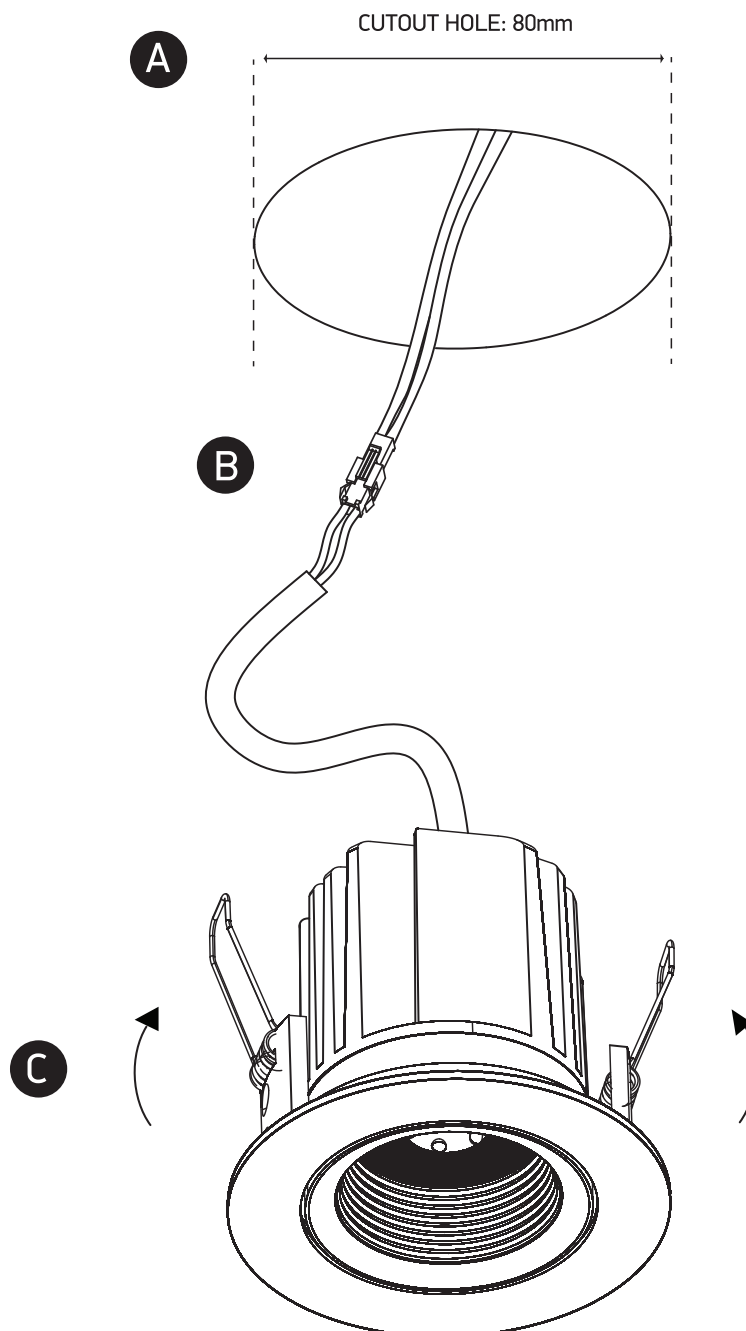

INSTALLATION MANUAL

11113D

ecolight

DARK
LIGHT

90mm

78mm

350mA | 13W | IP54 | Die cast | Adjustable
Requires 350mA driver.

92
CRI