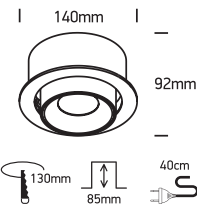

INSTALLATION MANUAL

11114R

ecodownlight

80 CRI

700mA | 14W | IP20 | Aluminium | Adjustable

Requires 700mA driver

Warnings:

1. Make sure that the product is installed properly before connecting to electricity.
2. Do not cover the fitting.
3. Maintenance and installation should only be carried out by a professional electrician.