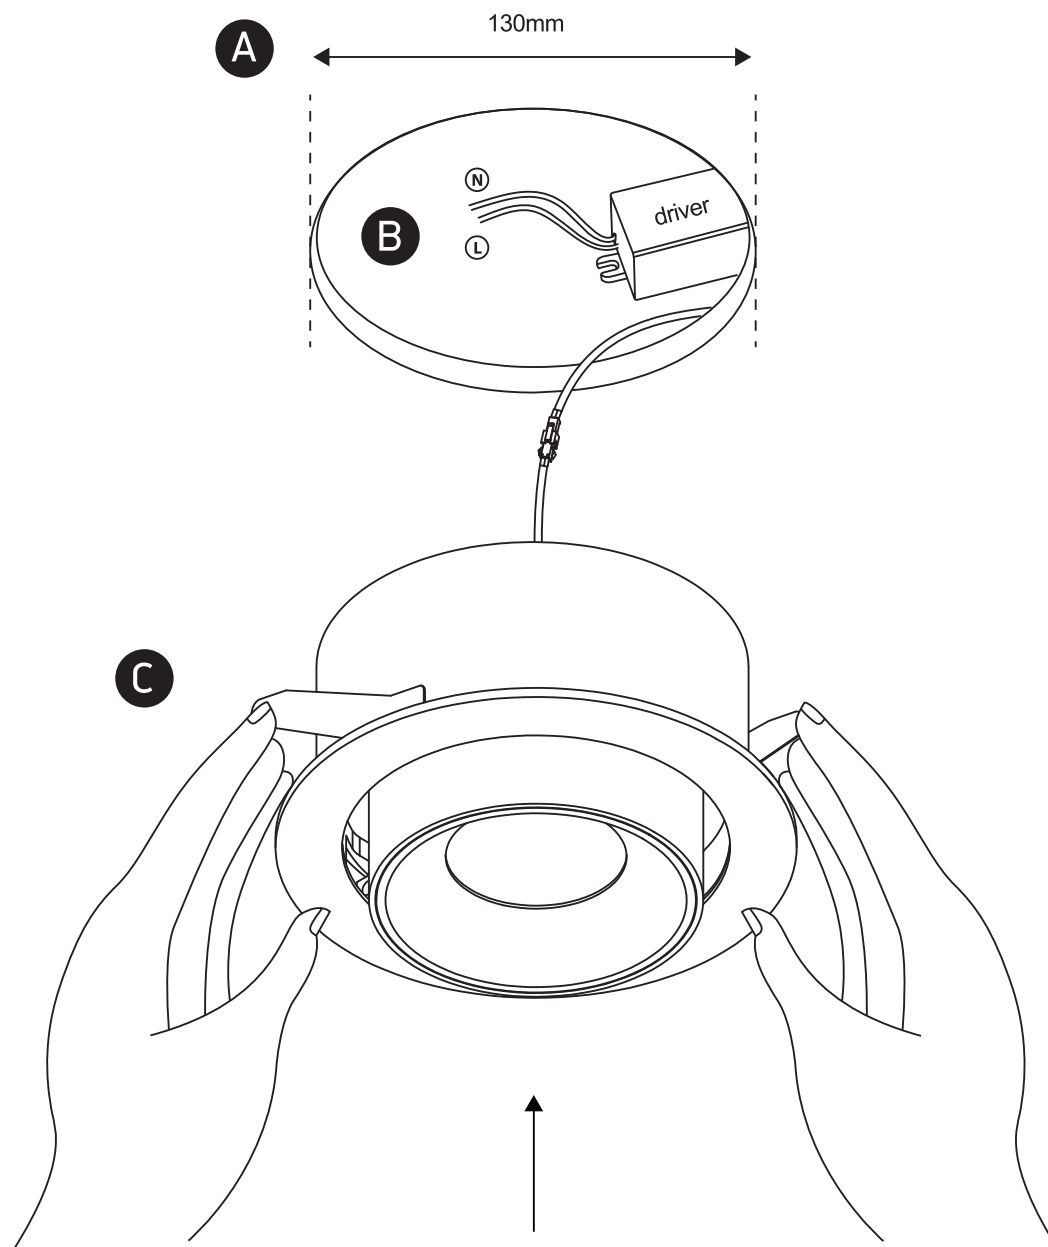

INSTALLATION MANUAL

11114R

ecodownlight

80 CRI

700mA | 14W | IP20 | Aluminium | Adjustable

Requires 700mA driver

Warnings:

1. Make sure that the product is installed properly before connecting to electricity.
2. Do not cover the fitting.
3. Maintenance and installation should only be carried out by a professional electrician.