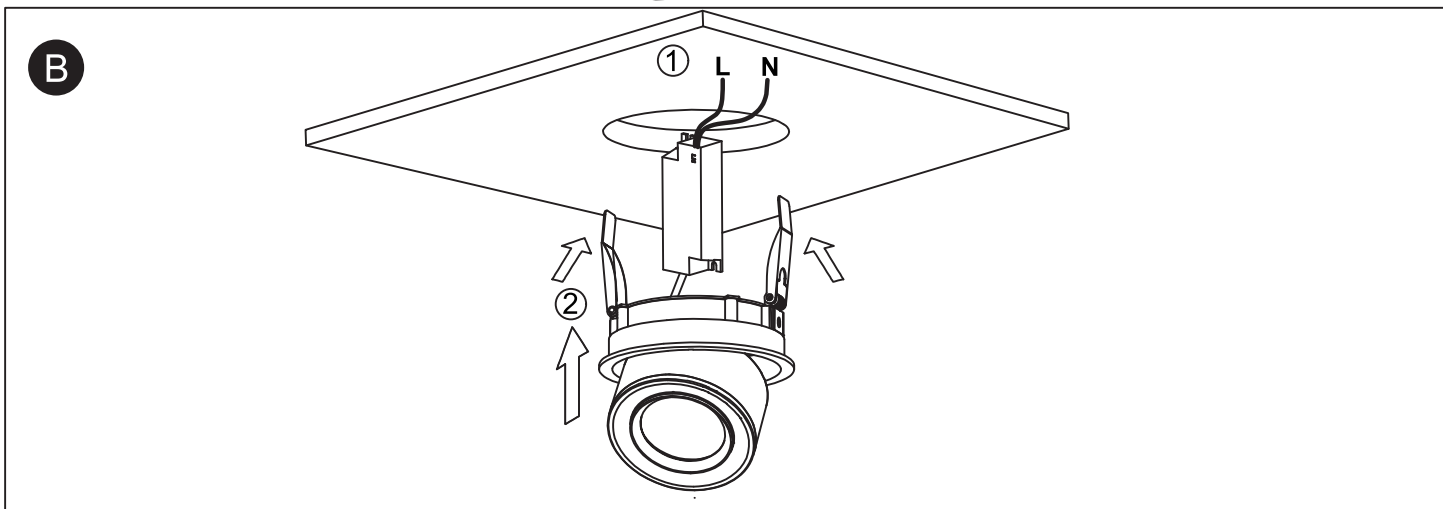

INSTALLATION MANUAL

11115G

LED
BUILT IN

ADJUSTABLE

90
CRI

CE ENEC UK
CA

RoHS
COMPLIANT

NOT
DIMMABLE

230V | COB LED | 15W | IP20 | Adjustable beam | Aluminium
Complete with 350mA driver.

Warnings:

1. Make sure that the product is installed properly before connecting to electricity.
2. Do not cover the fitting.
3. Maintenance and installation should only be carried out by a professional electrician.