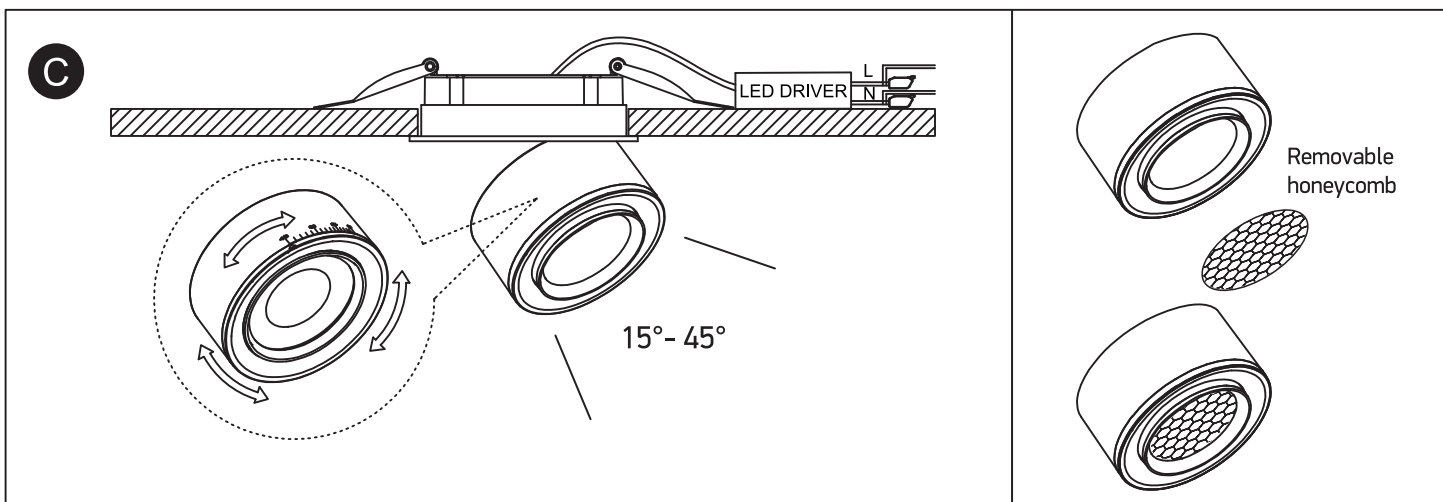

INSTALLATION MANUAL

11115G

LED
BUILT IN

ADJUSTABLE

90
CRI

CE ENEC UK
CA

RoHS
COMPLIANT

NOT
DIMMABLE

230V | COB LED | 15W | IP20 | Adjustable beam | Aluminium
Complete with 350mA driver.

Warnings:

1. Make sure that the product is installed properly before connecting to electricity.
2. Do not cover the fitting.
3. Maintenance and installation should only be carried out by a professional electrician.