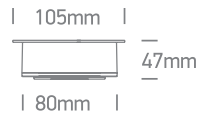

INSTALLATION MANUAL

11115G

LED
BUILT IN

ADJUSTABLE

90
CRI

CE ENEC UK
CA

RoHS
COMPLIANT

NOT
DIMMABLE