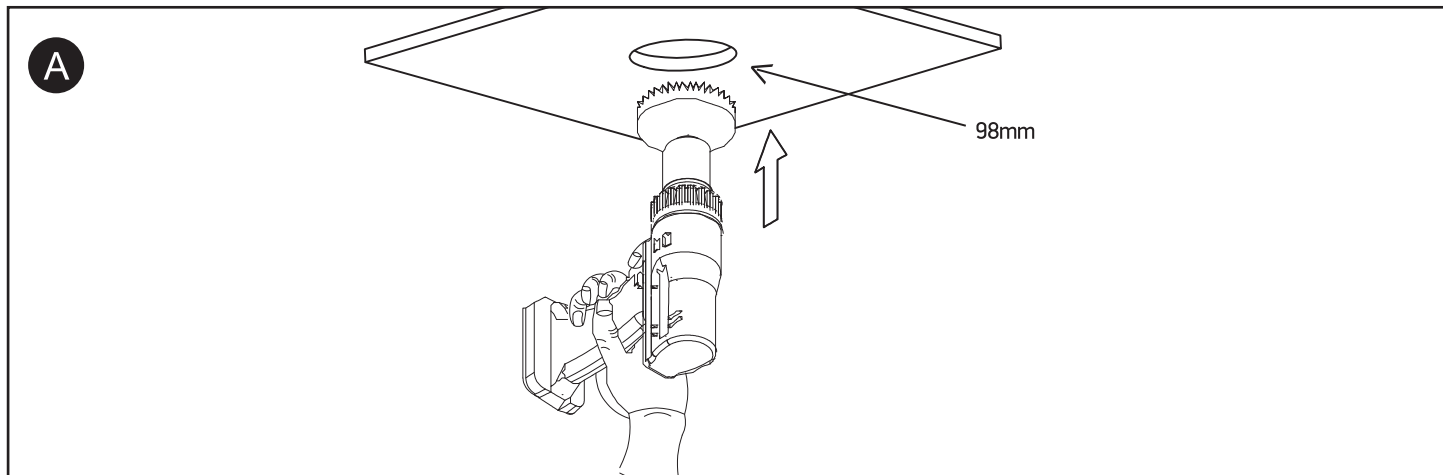

INSTALLATION MANUAL

11115G

LED
BUILT IN

ADJUSTABLE

90
CRI

CE ENEC UK
CA

RoHS
COMPLIANT

NOT
DIMMABLE

230V | COB LED | 15W | IP20 | Adjustable beam | Aluminium
Complete with 350mA driver.

Warnings:

1. Make sure that the product is installed properly before connecting to electricity.
2. Do not cover the fitting.
3. Maintenance and installation should only be carried out by a professional electrician.