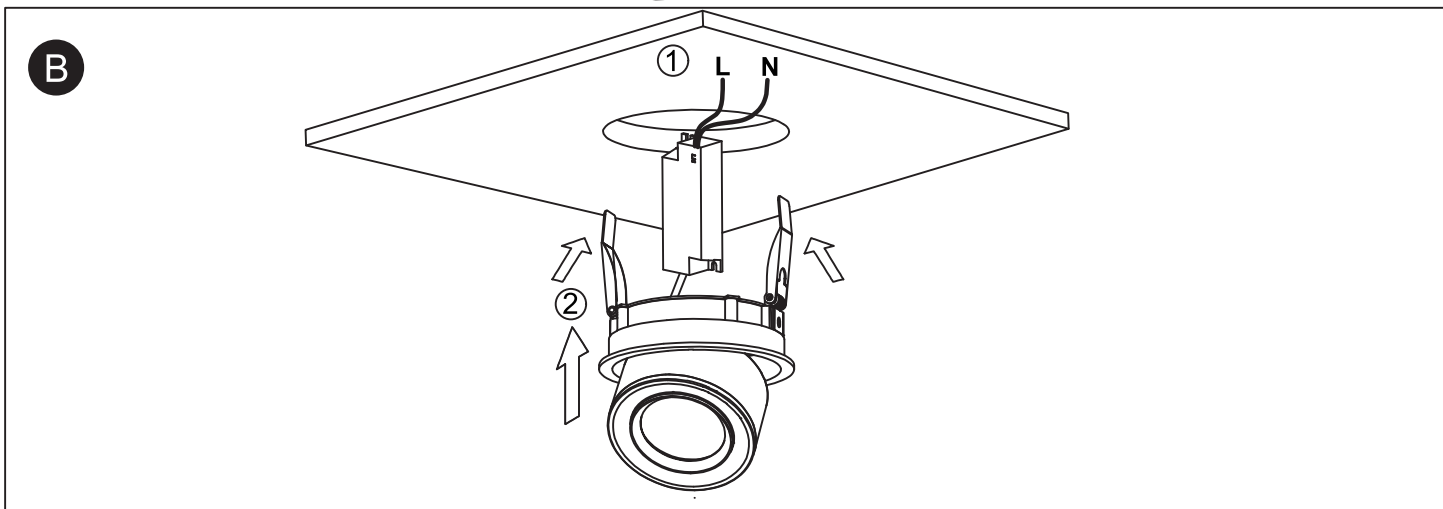

INSTALLATION MANUAL

11115G

230V | COB LED | 15W | IP20 | Adjustable beam | Aluminium
Complete with 350mA driver.

Warnings:

1. Make sure that the product is installed properly before connecting to electricity.
2. Do not cover the fitting.
3. Maintenance and installation should only be carried out by a professional electrician.