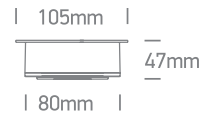

INSTALLATION MANUAL

11115G

230V | COB LED | 15W | IP20 | Adjustable beam | Aluminium
Complete with 350mA driver.

Warnings:

1. Make sure that the product is installed properly before connecting to electricity.
2. Do not cover the fitting.
3. Maintenance and installation should only be carried out by a professional electrician.