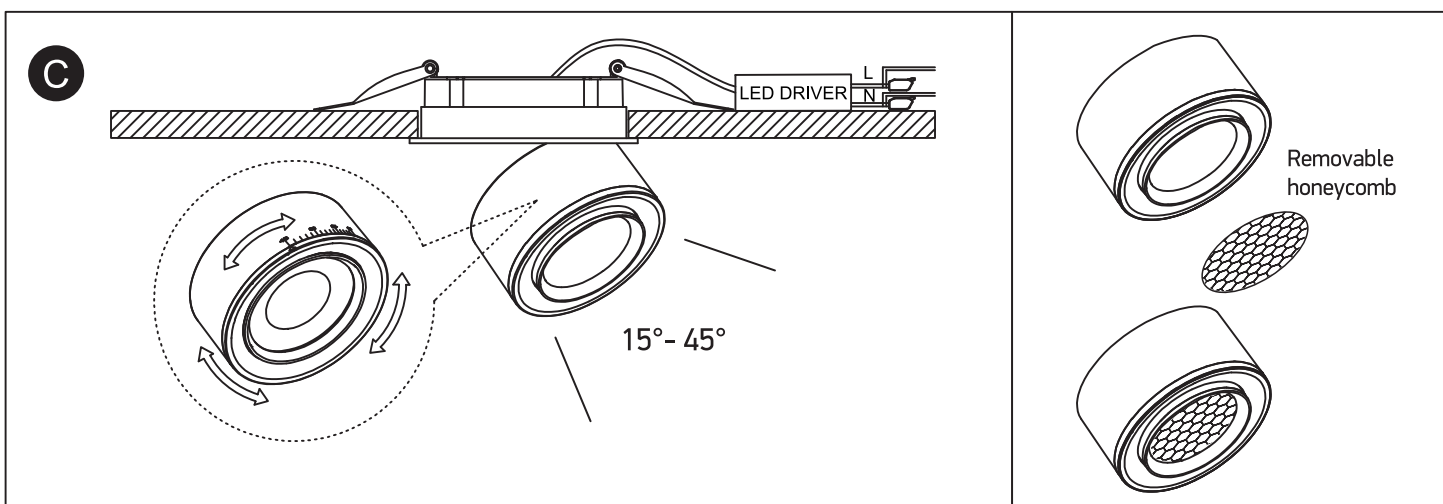

INSTALLATION MANUAL

11115G

230V | COB LED | 15W | IP20 | Adjustable beam | Aluminium
Complete with 350mA driver.

Warnings:

1. Make sure that the product is installed properly before connecting to electricity.
2. Do not cover the fitting.
3. Maintenance and installation should only be carried out by a professional electrician.