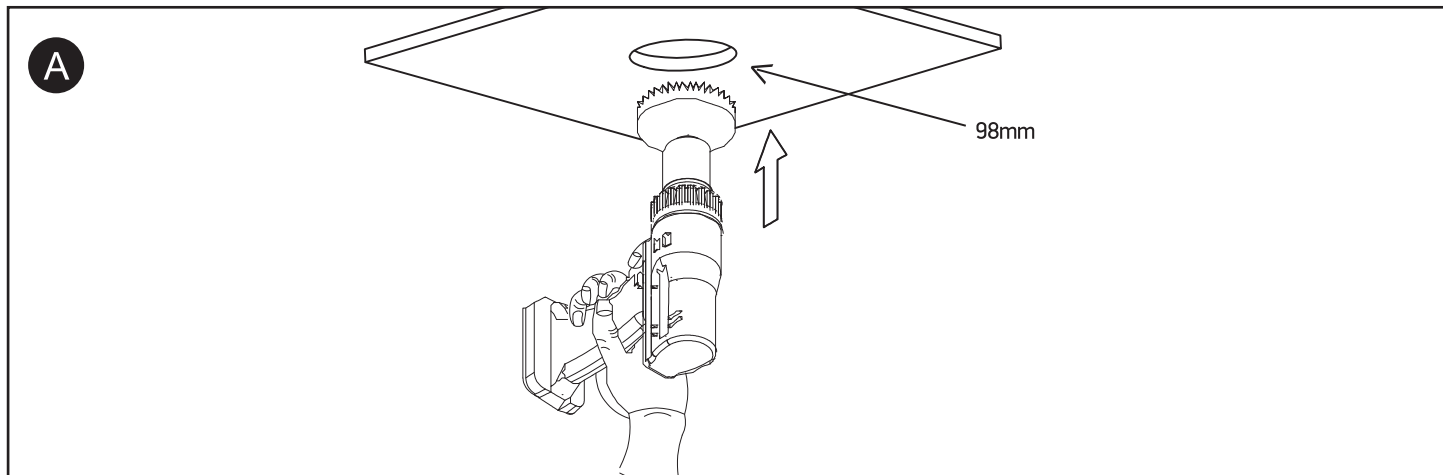

INSTALLATION MANUAL

11115G

230V | COB LED | 15W | IP20 | Adjustable beam | Aluminium
Complete with 350mA driver.

Warnings:

1. Make sure that the product is installed properly before connecting to electricity.
2. Do not cover the fitting.
3. Maintenance and installation should only be carried out by a professional electrician.