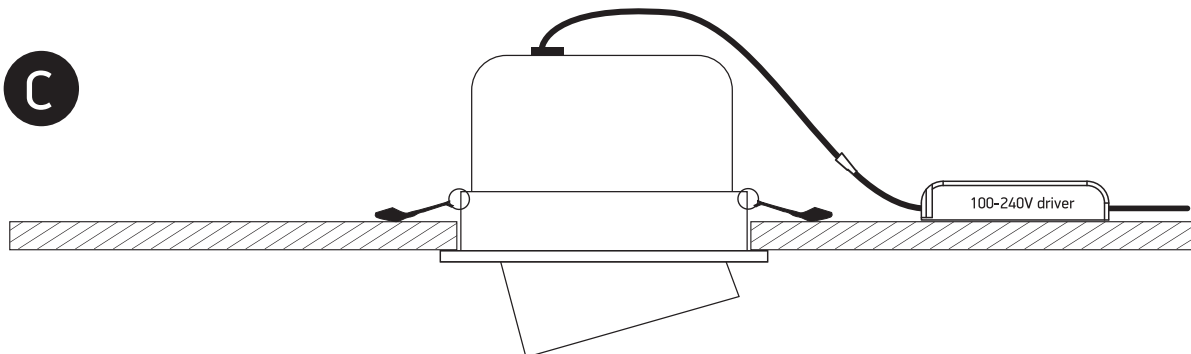

INSTALLATION MANUAL

11118H

ecodownlight

137mm

18W | 100-240V | IP20 | Aluminium | Adjustable

Complete with driver

126mm

one
LIGHT

A

CUTOUT HOLE: 120mm

B

C

Warnings:

1. Make sure that the product is installed properly before connecting to electricity.
2. Do not cover the fitting.
3. Maintenance and installation should only be carried out by a professional electrician.