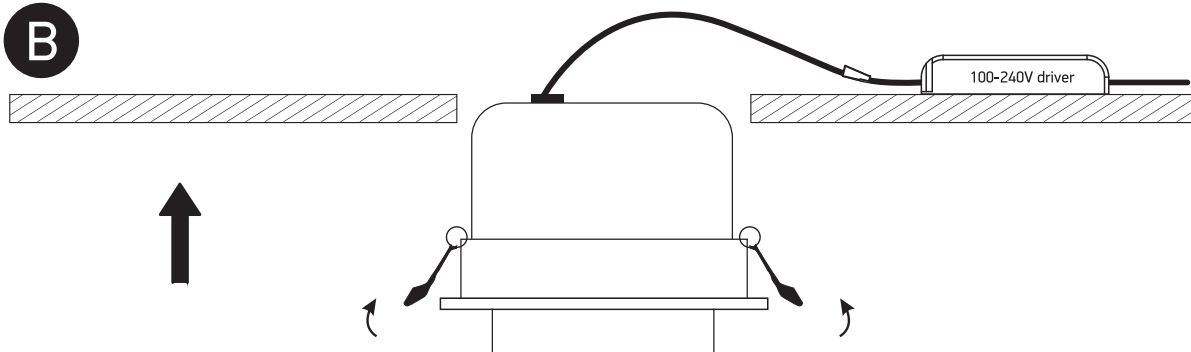

INSTALLATION MANUAL

11118H

ecodownlight

137mm

18W | 100-240V | IP20 | Aluminium | Adjustable

Complete with driver

126mm

one
LIGHT

A

CUTOUT HOLE: 120mm

B

C

Warnings:

1. Make sure that the product is installed properly before connecting to electricity.
2. Do not cover the fitting.
3. Maintenance and installation should only be carried out by a professional electrician.